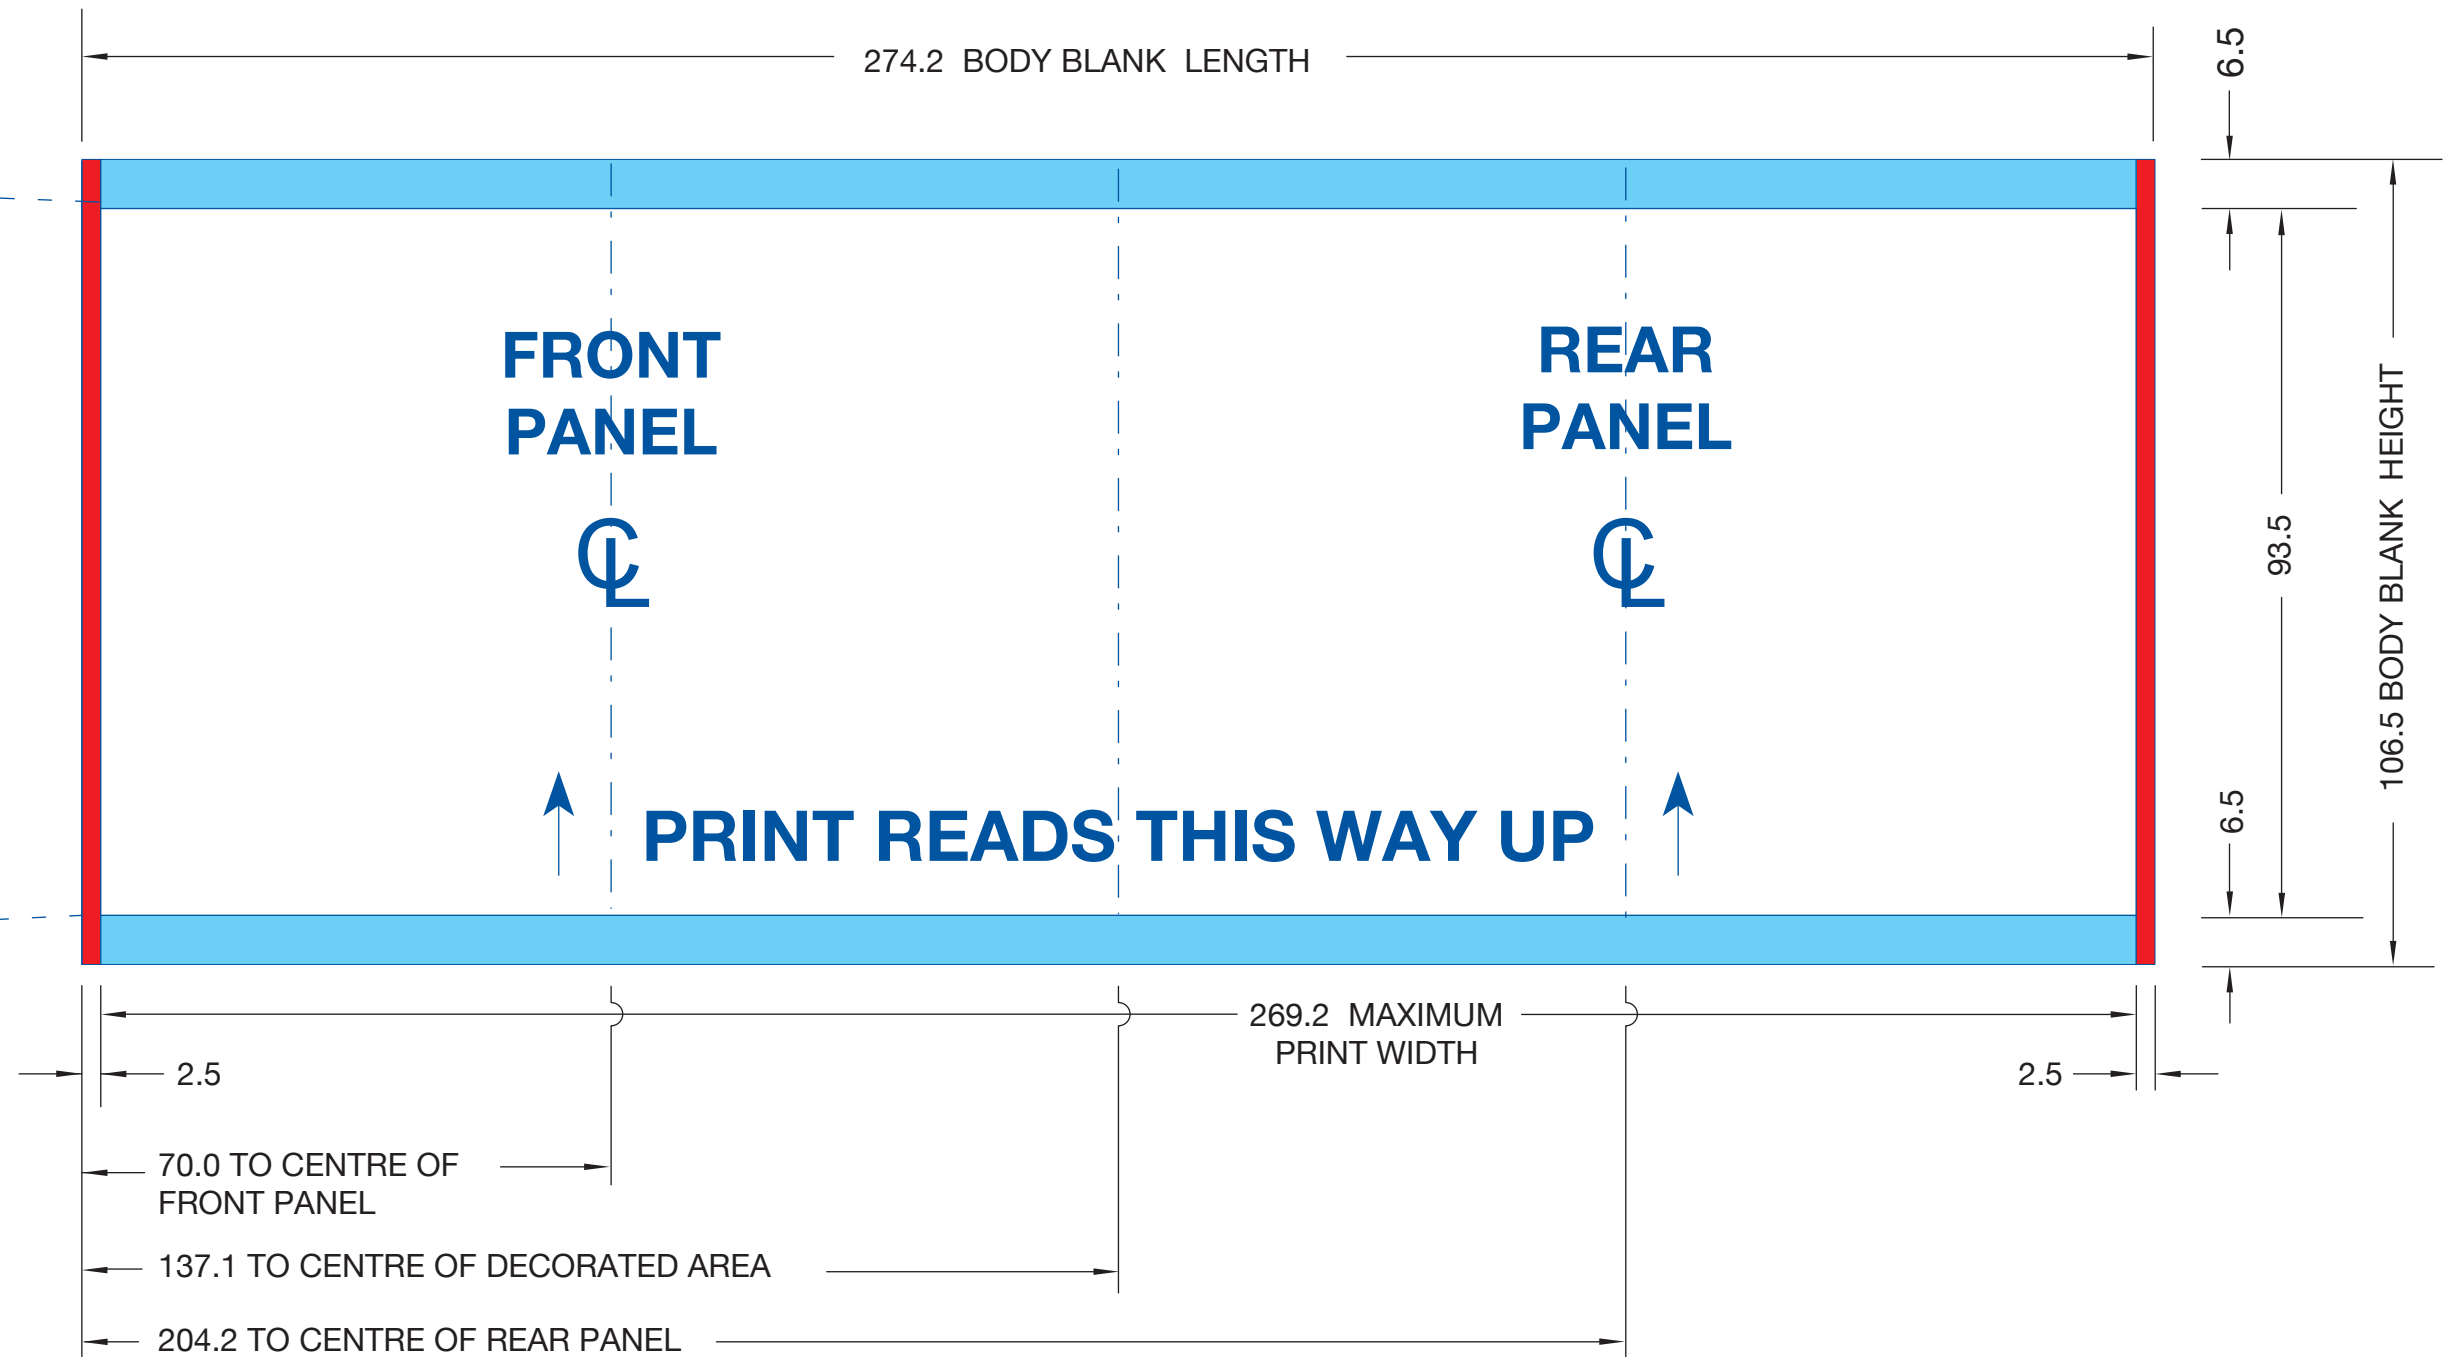

DATE:	REVISIONS:

ARTWORK TEMPLATE

500ml Can
87(D) x 103(H)

STANDARD No.	GB-087-D-103c-1
AUTH BY:	B.Grant
DATE:	16/4/03
MADE AT:	PTN

MATERIAL: TINPLATE

BODY BLANK: 274.2mm x 106.5mm

WELD: Super Wima (0.5)

FLANGE:

NOTE:

- 1) ALL MEASUREMENTS IN MILLIMETRES
- 2) DUE TO VARIATION IN MATERIAL AND EXPANSION, DIMENSIONS MAY VARY.

PROFILE

LAYOUT

 No Text (Type) Area
 No Decoration Area