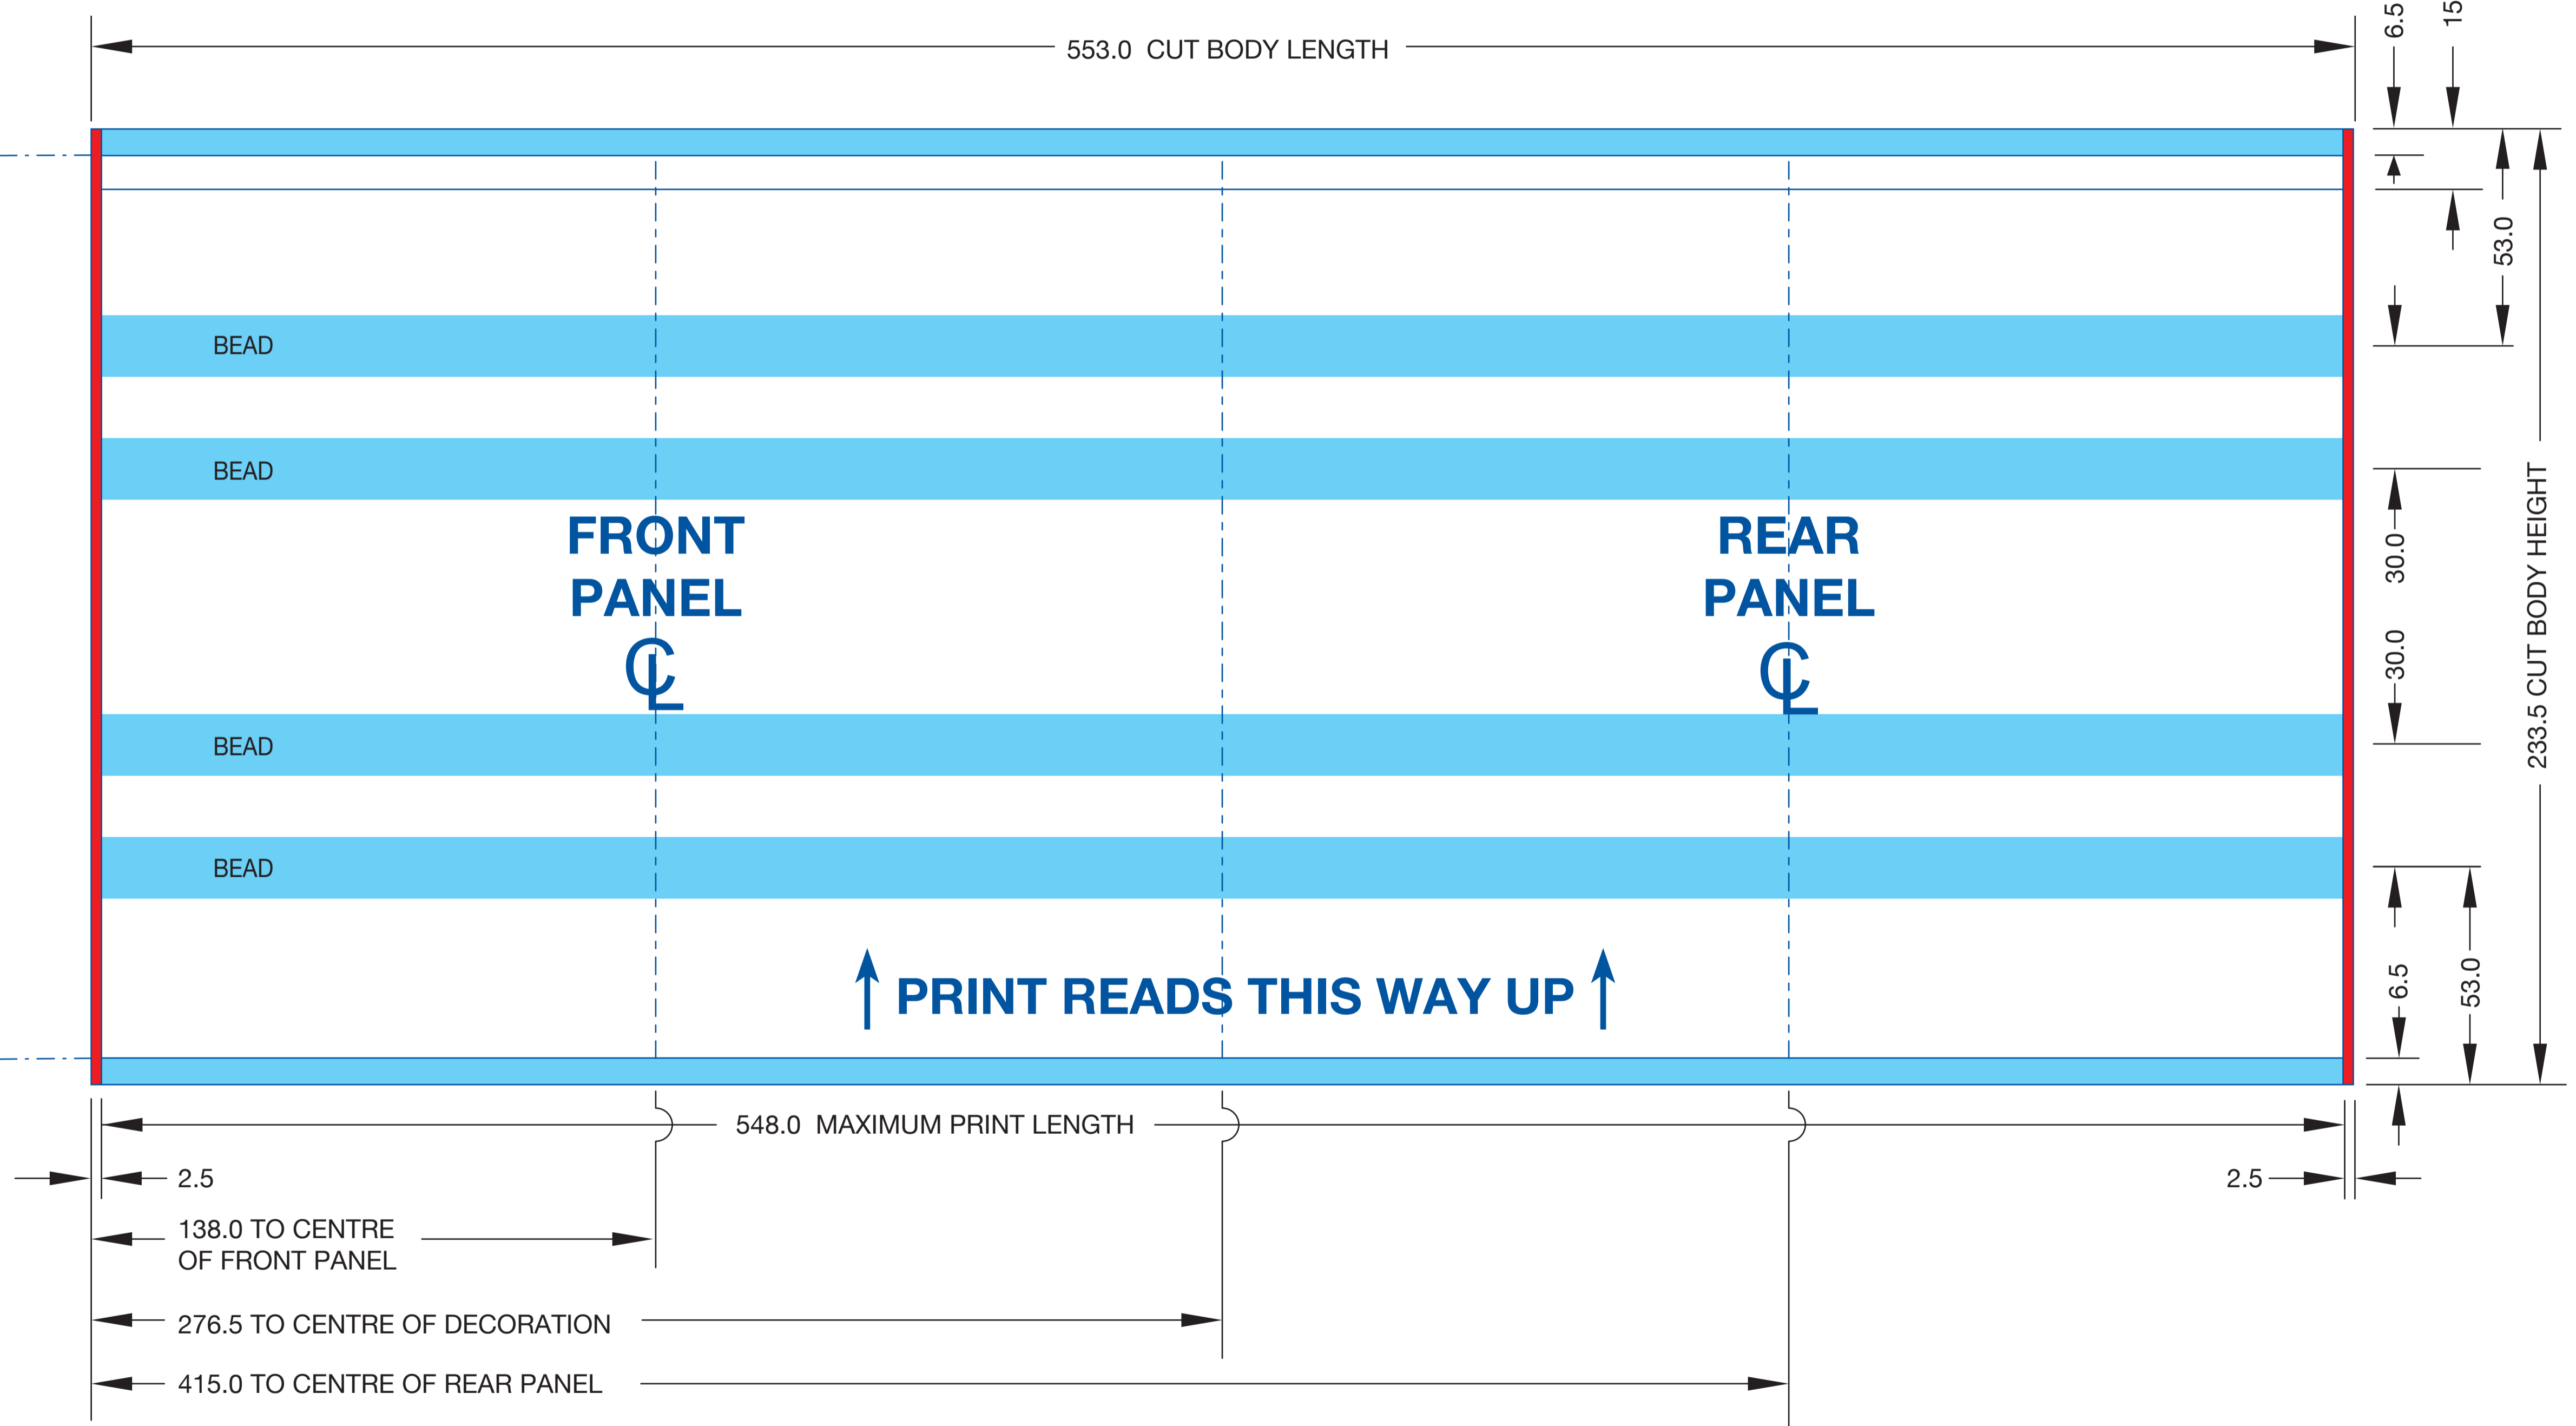

DATE:	REVISIONS:

ARTWORK TEMPLATE

5 LITRE CAN – BEADED
176(D) X 227(H)

STANDARD NO: GB-176-D-227c-2	
AUTH BY:	
DATE:	16/04/2003
MADE AT:	PTN, ROK

MATERIAL: TINPLATE **BODY BLANK:** 553.0 X 233.5 **WELD:** SUPER WIMA (0.5) **FLANGE:** DIE

NOTE:
1) ALL MEASUREMENTS IN MILLIMETRES
2) DUE TO VARIATION IN MATERIAL AND EXPANSION, DIMENSIONS MAY VARY.

PROFILE

LAYOUT

No Text (Type) Area
 No Decoration Area

Bead locations are supplied as guides only. Type can run over beads.