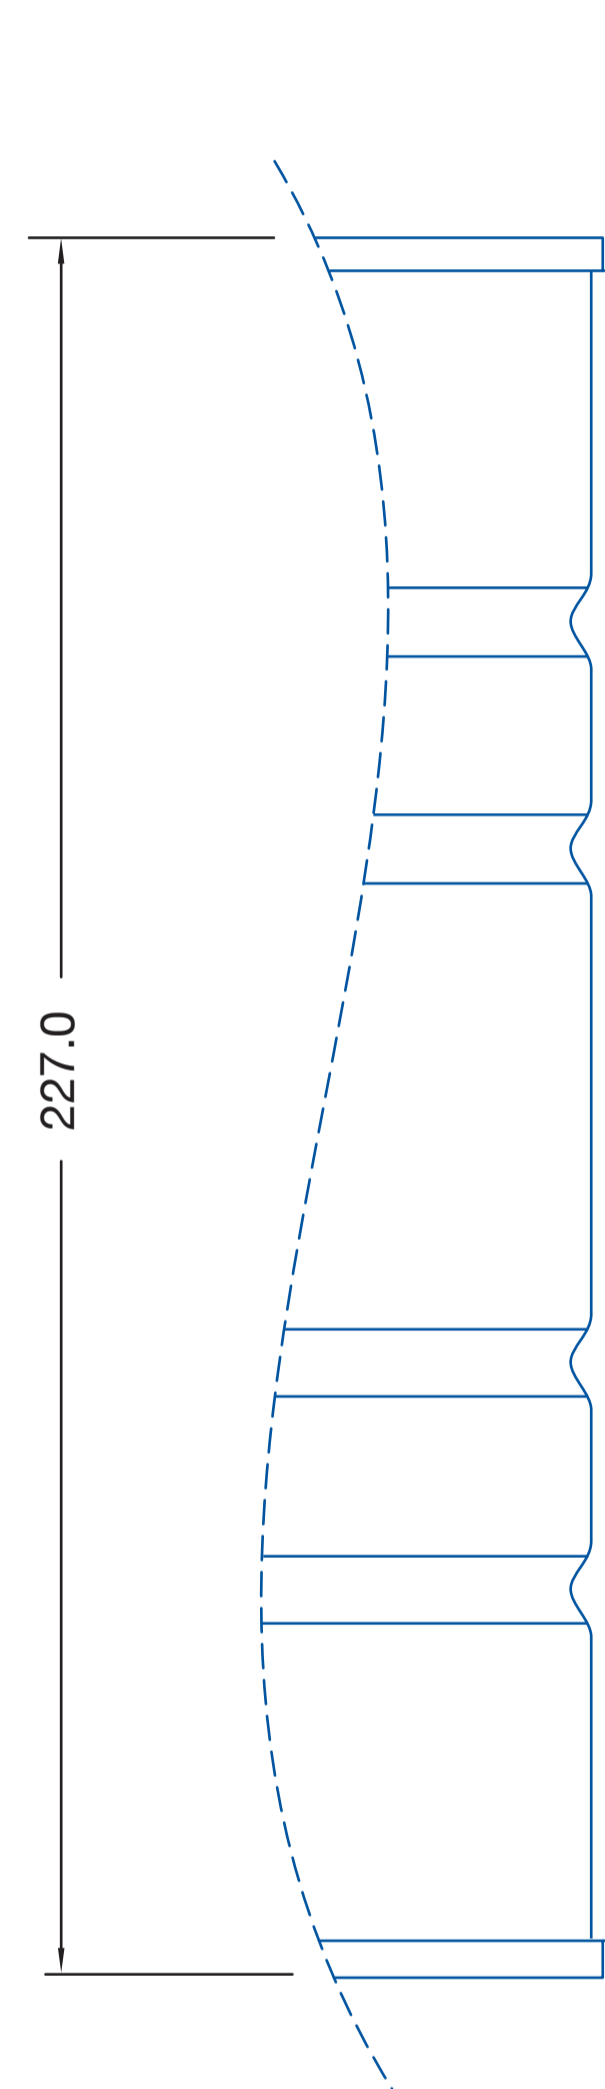

DATE:	REVISIONS:

ARTWORK TEMPLATE

5 LITRE CAN – BEADED
176(D) X 227(H)

STANDARD NO: GB-176-D-227c-2	
AUTH BY:	
DATE:	16/04/2003
MADE AT:	PTN, ROK

MATERIAL: TINPLATE **BODY BLANK:** 553.0 X 233.5 **WELD:** SUPER WIMA (0.5) **FLANGE:** DIE

NOTE:
1) ALL MEASUREMENTS IN MILLIMETRES
2) DUE TO VARIATION IN MATERIAL AND EXPANSION, DIMENSIONS MAY VARY.

PROFILE

LAYOUT

No Text (Type) Area
 No Decoration Area

Bead locations are supplied as guides only. Type can run over beads.