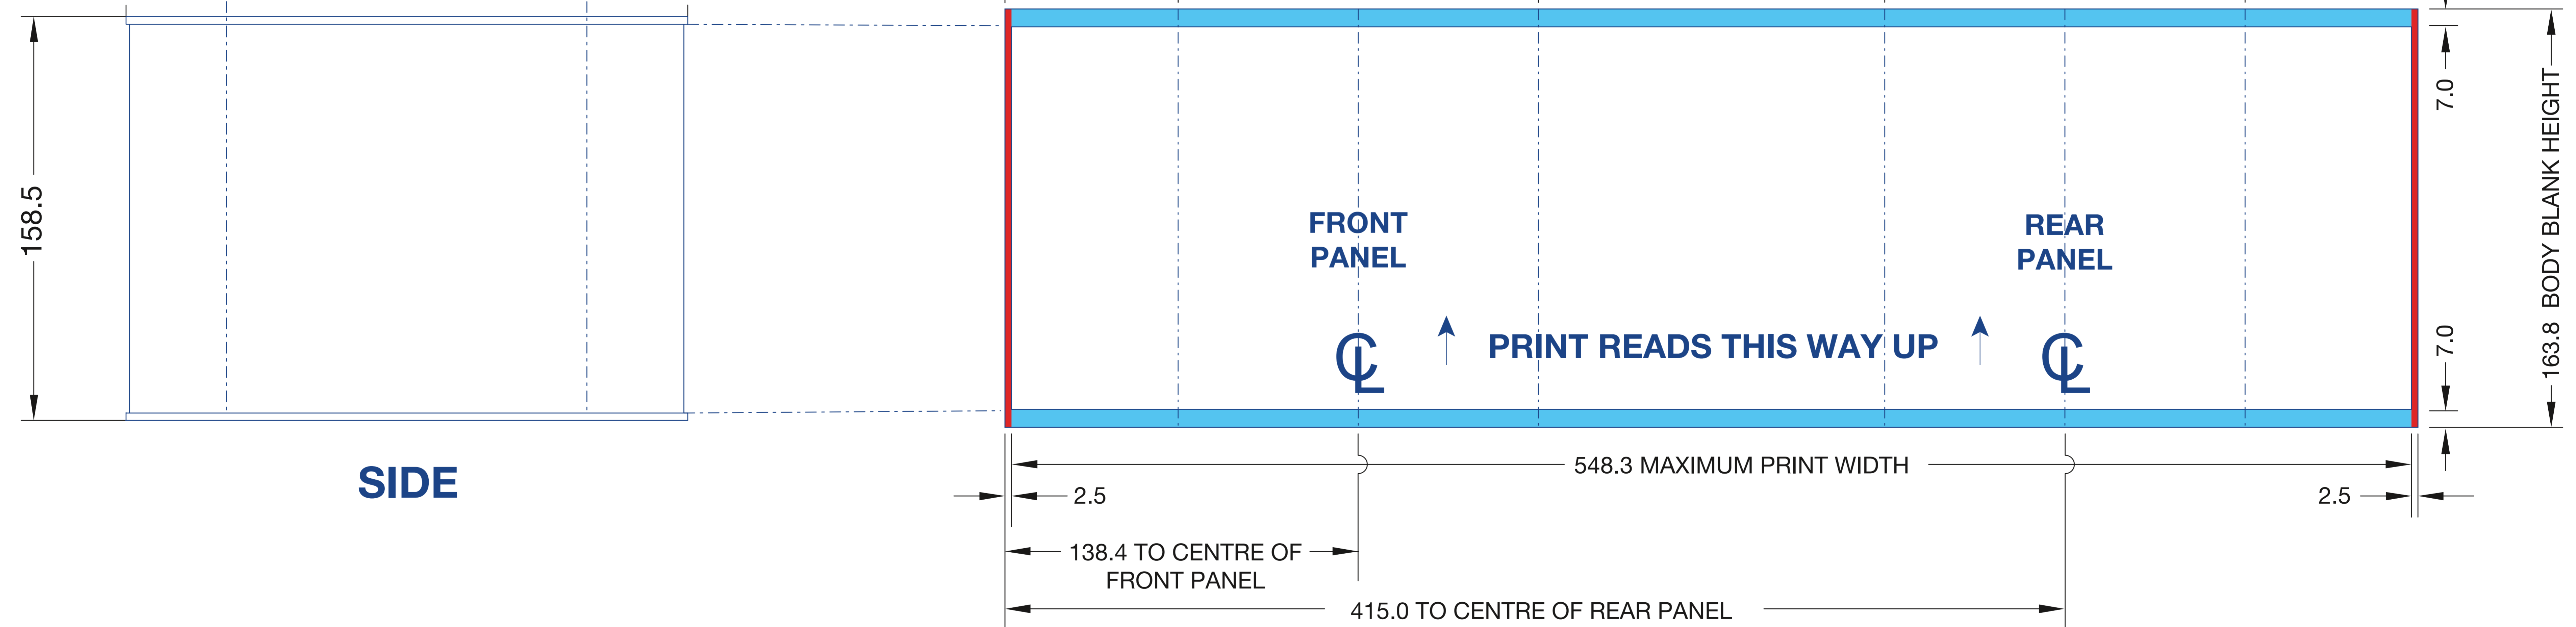

DATE:	REVISIONS:

ARTWORK TEMPLATE

2.5 LITRE OBOURD CAN
220(L) x 105(W) x 158.5(H)

STANDARD No:	GB-220-105-158c-1
AUTH BY:	CB
DATE:	1/12/04
MADE AT:	PTN

MATERIAL: TINPLATE	BODY BLANK: 553.3 x 163.8	WELD: SUPER WIMA	FLANGE: DIE
---------------------------	----------------------------------	-------------------------	--------------------

- NOTE:
1) ALL MEASUREMENTS IN MILLIMETRES
2) DUE TO VARIATION IN MATERIAL AND EXPANSION, DIMENSIONS MAY VARY.

TOP

LAYOUT

SIDE