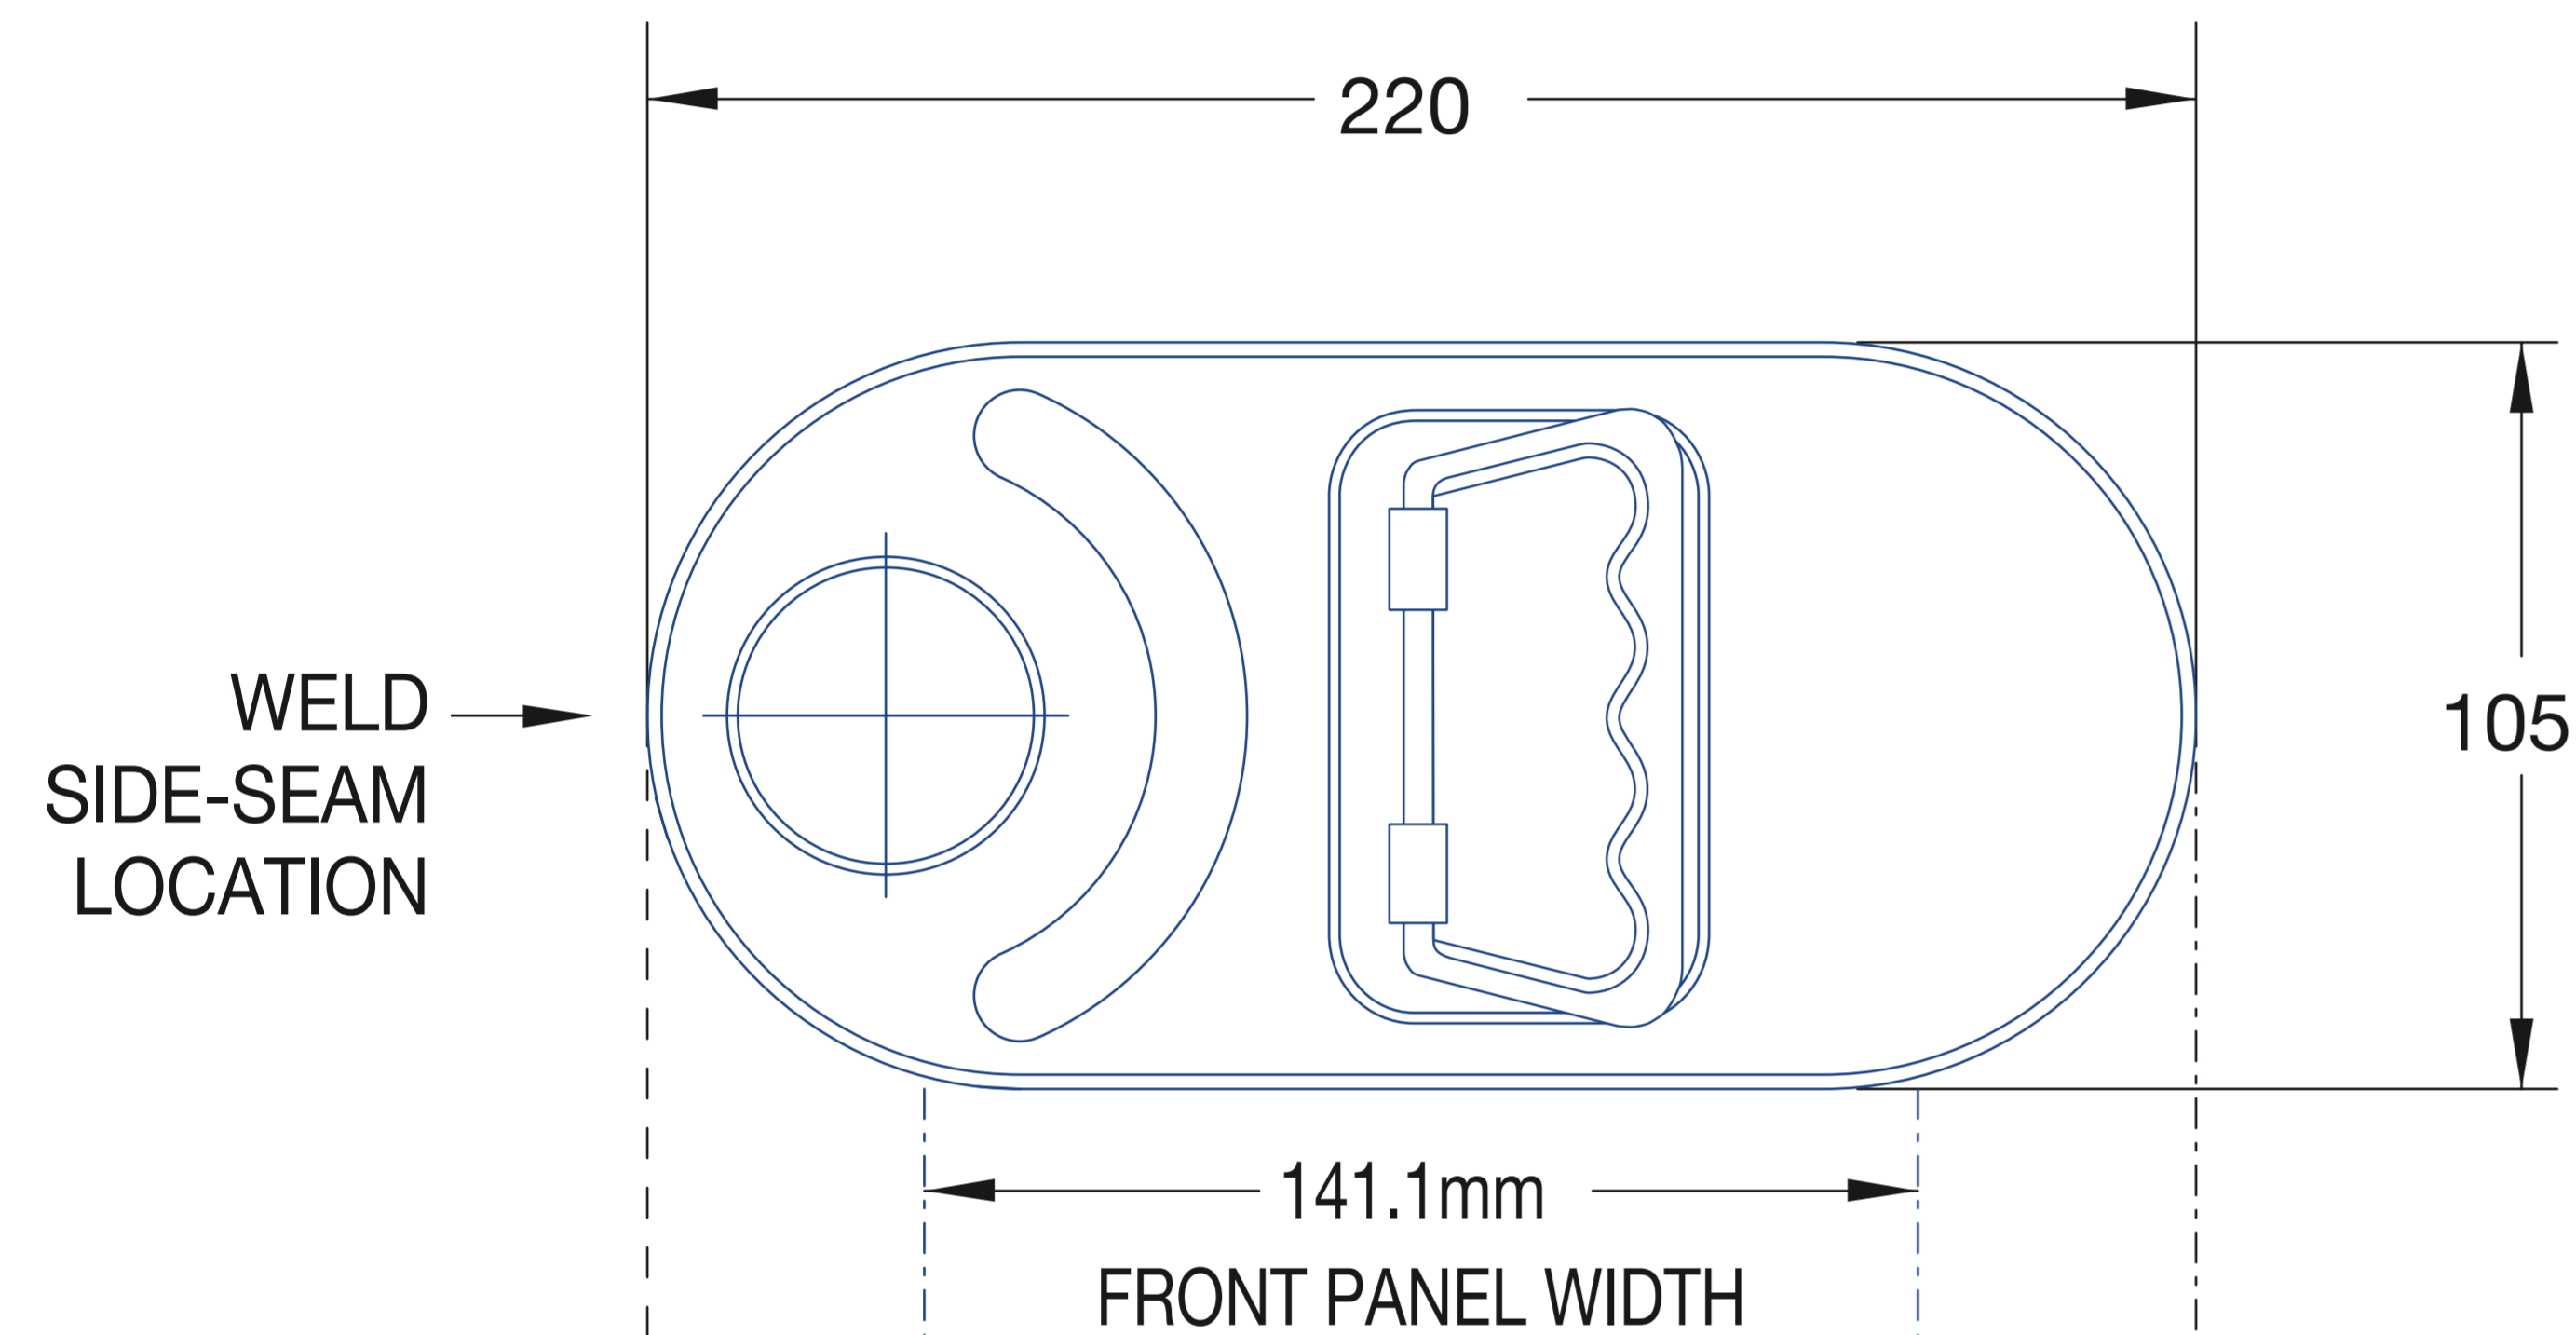

DATE:	REVISIONS:

ARTWORK TEMPLATE

2.5 LITRE OBOURD CAN
220(L) x 105(W) x 158.5(H)

STANDARD No:	GB-220-105-158c-1
AUTH BY:	CB
DATE:	1/12/04
MADE AT:	PTN

MATERIAL: TINPLATE	BODY BLANK: 553.3 x 163.8	WELD: SUPER WIMA	FLANGE: DIE
---------------------------	----------------------------------	-------------------------	--------------------

- NOTE:
1) ALL MEASUREMENTS IN MILLIMETRES
2) DUE TO VARIATION IN MATERIAL AND EXPANSION, DIMENSIONS MAY VARY.

TOP

LAYOUT

SIDE