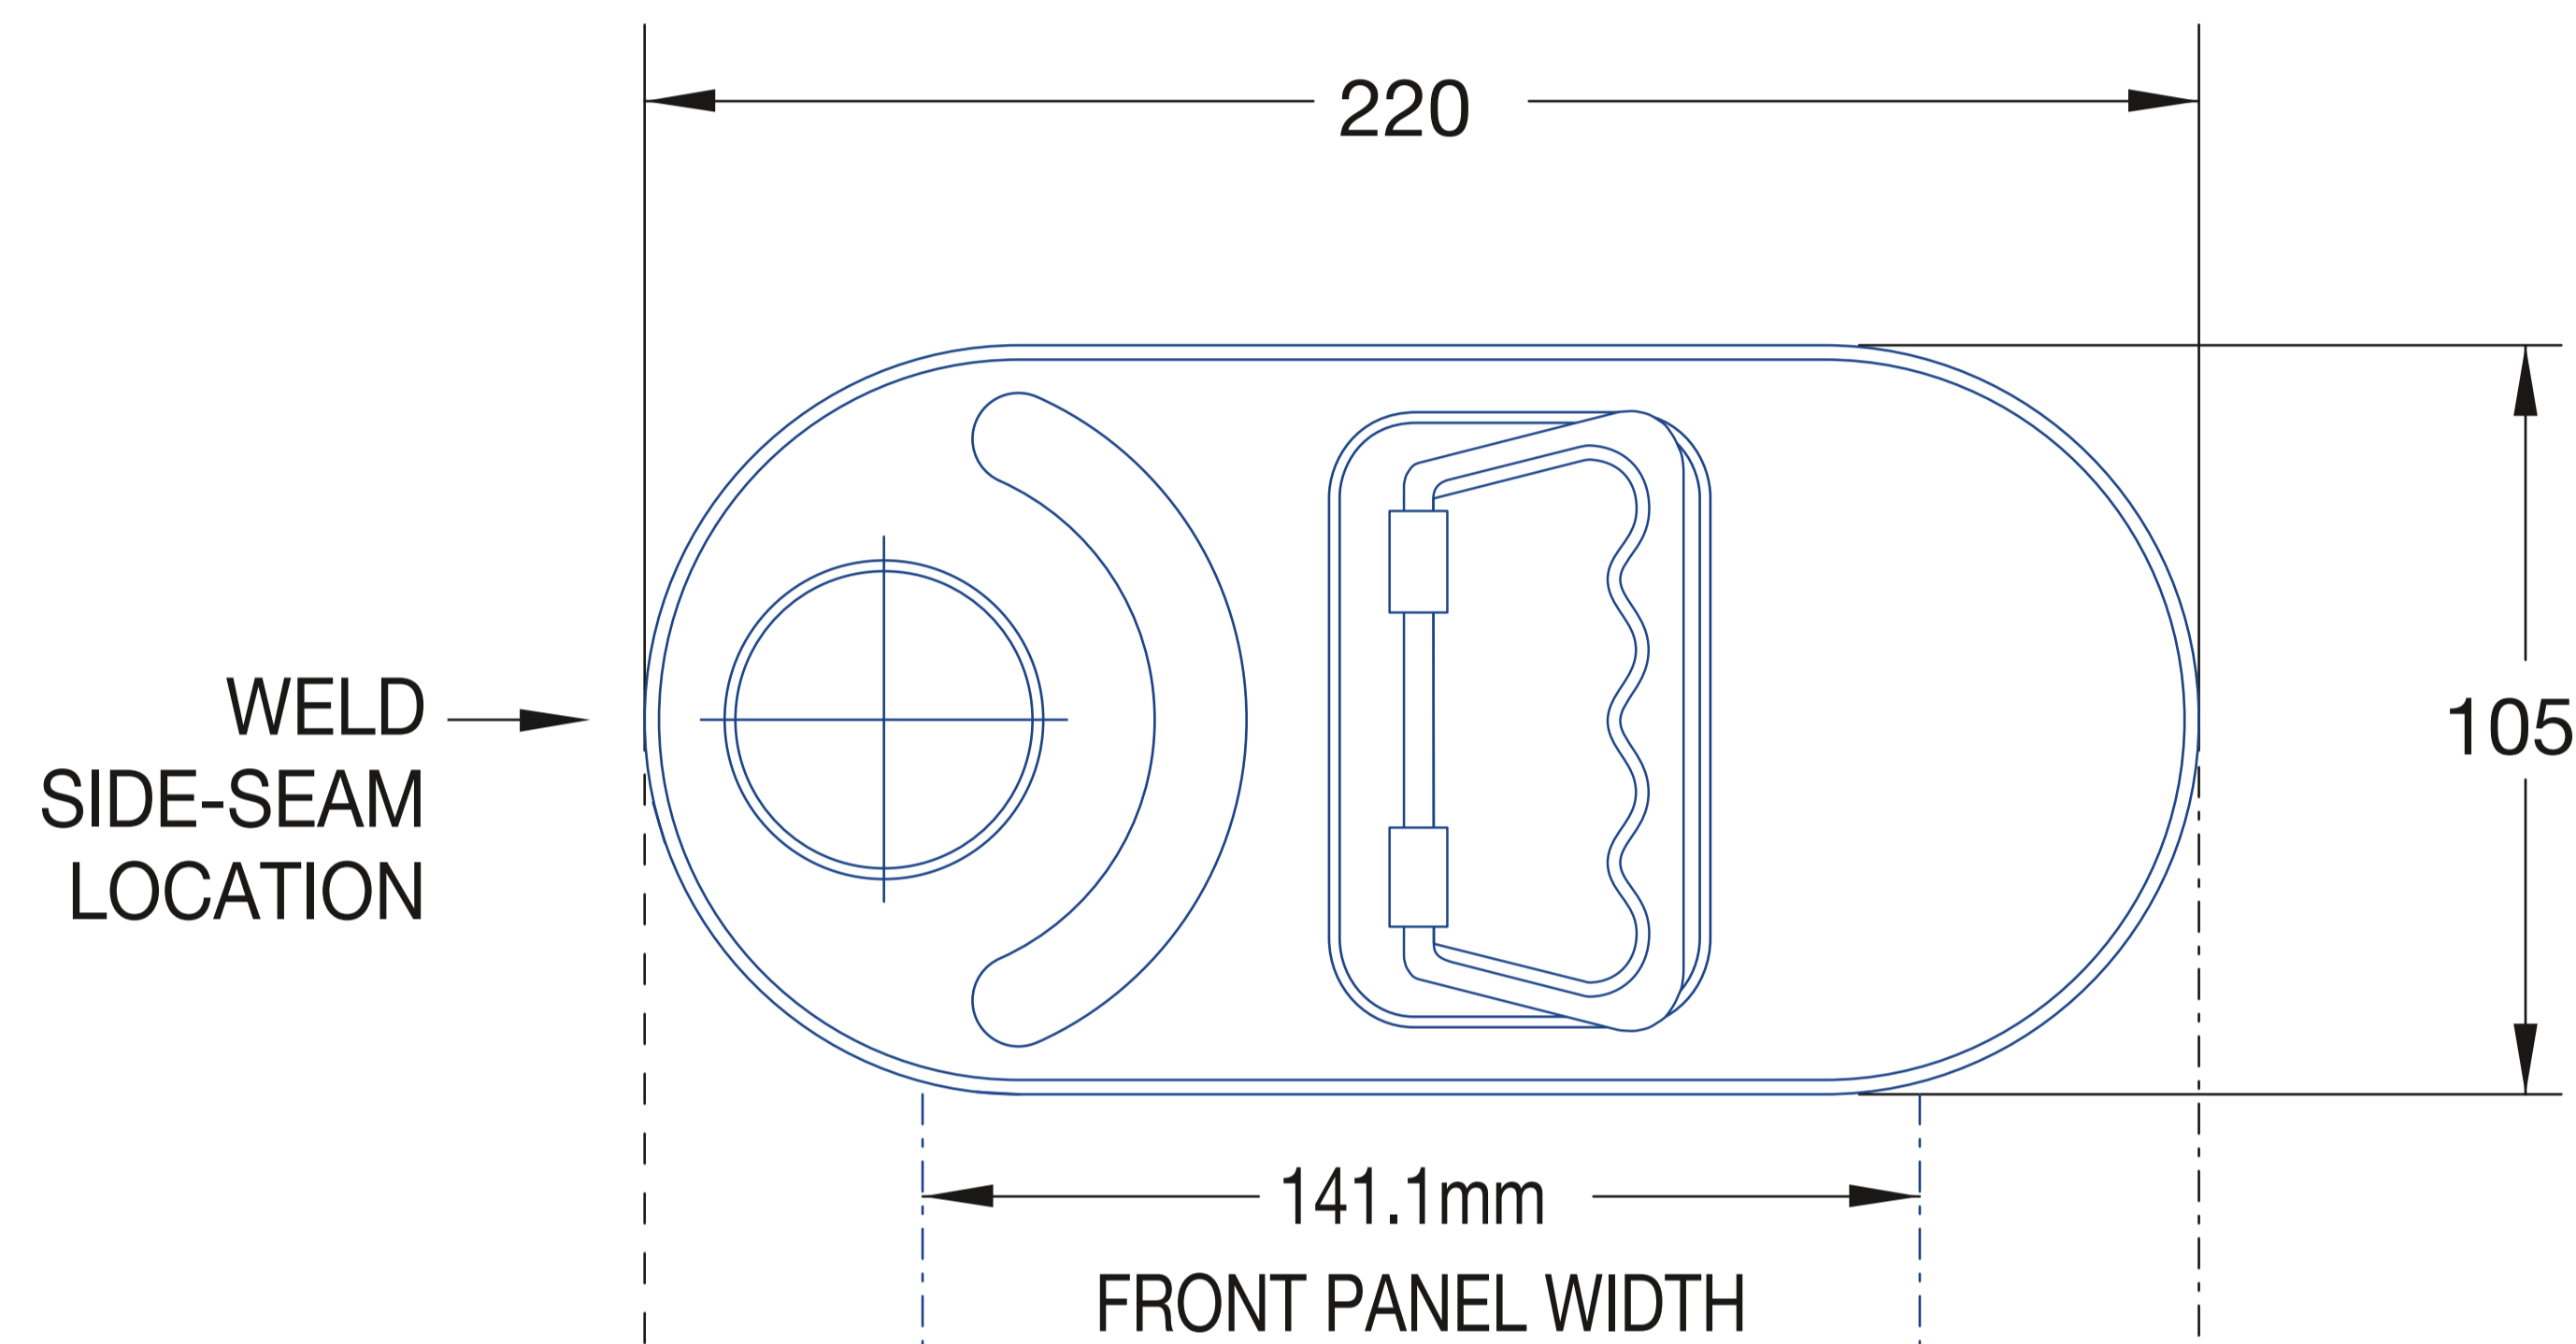

# ARTWORK TEMPLATE

3 LITRE OBROUND CAN  
220(L) x 105(W) x 178.5(H)

STANDARD No:	GB-220-105-178c-1
AUTH BY:	LB
DATE:	25/05/04
MADE AT:	PTN

<b>MATERIAL:</b> TINPLATE	<b>BODY BLANK:</b> 553.3 x 183.7	<b>WELD:</b> SUPER WIMA	<b>FLANGE:</b> DIE
---------------------------	----------------------------------	-------------------------	--------------------

- NOTE:  
1) ALL MEASUREMENTS IN MILLIMETRES  
2) DUE TO VARIATION IN MATERIAL AND EXPANSION, DIMENSIONS MAY VARY.

## LAYOUT