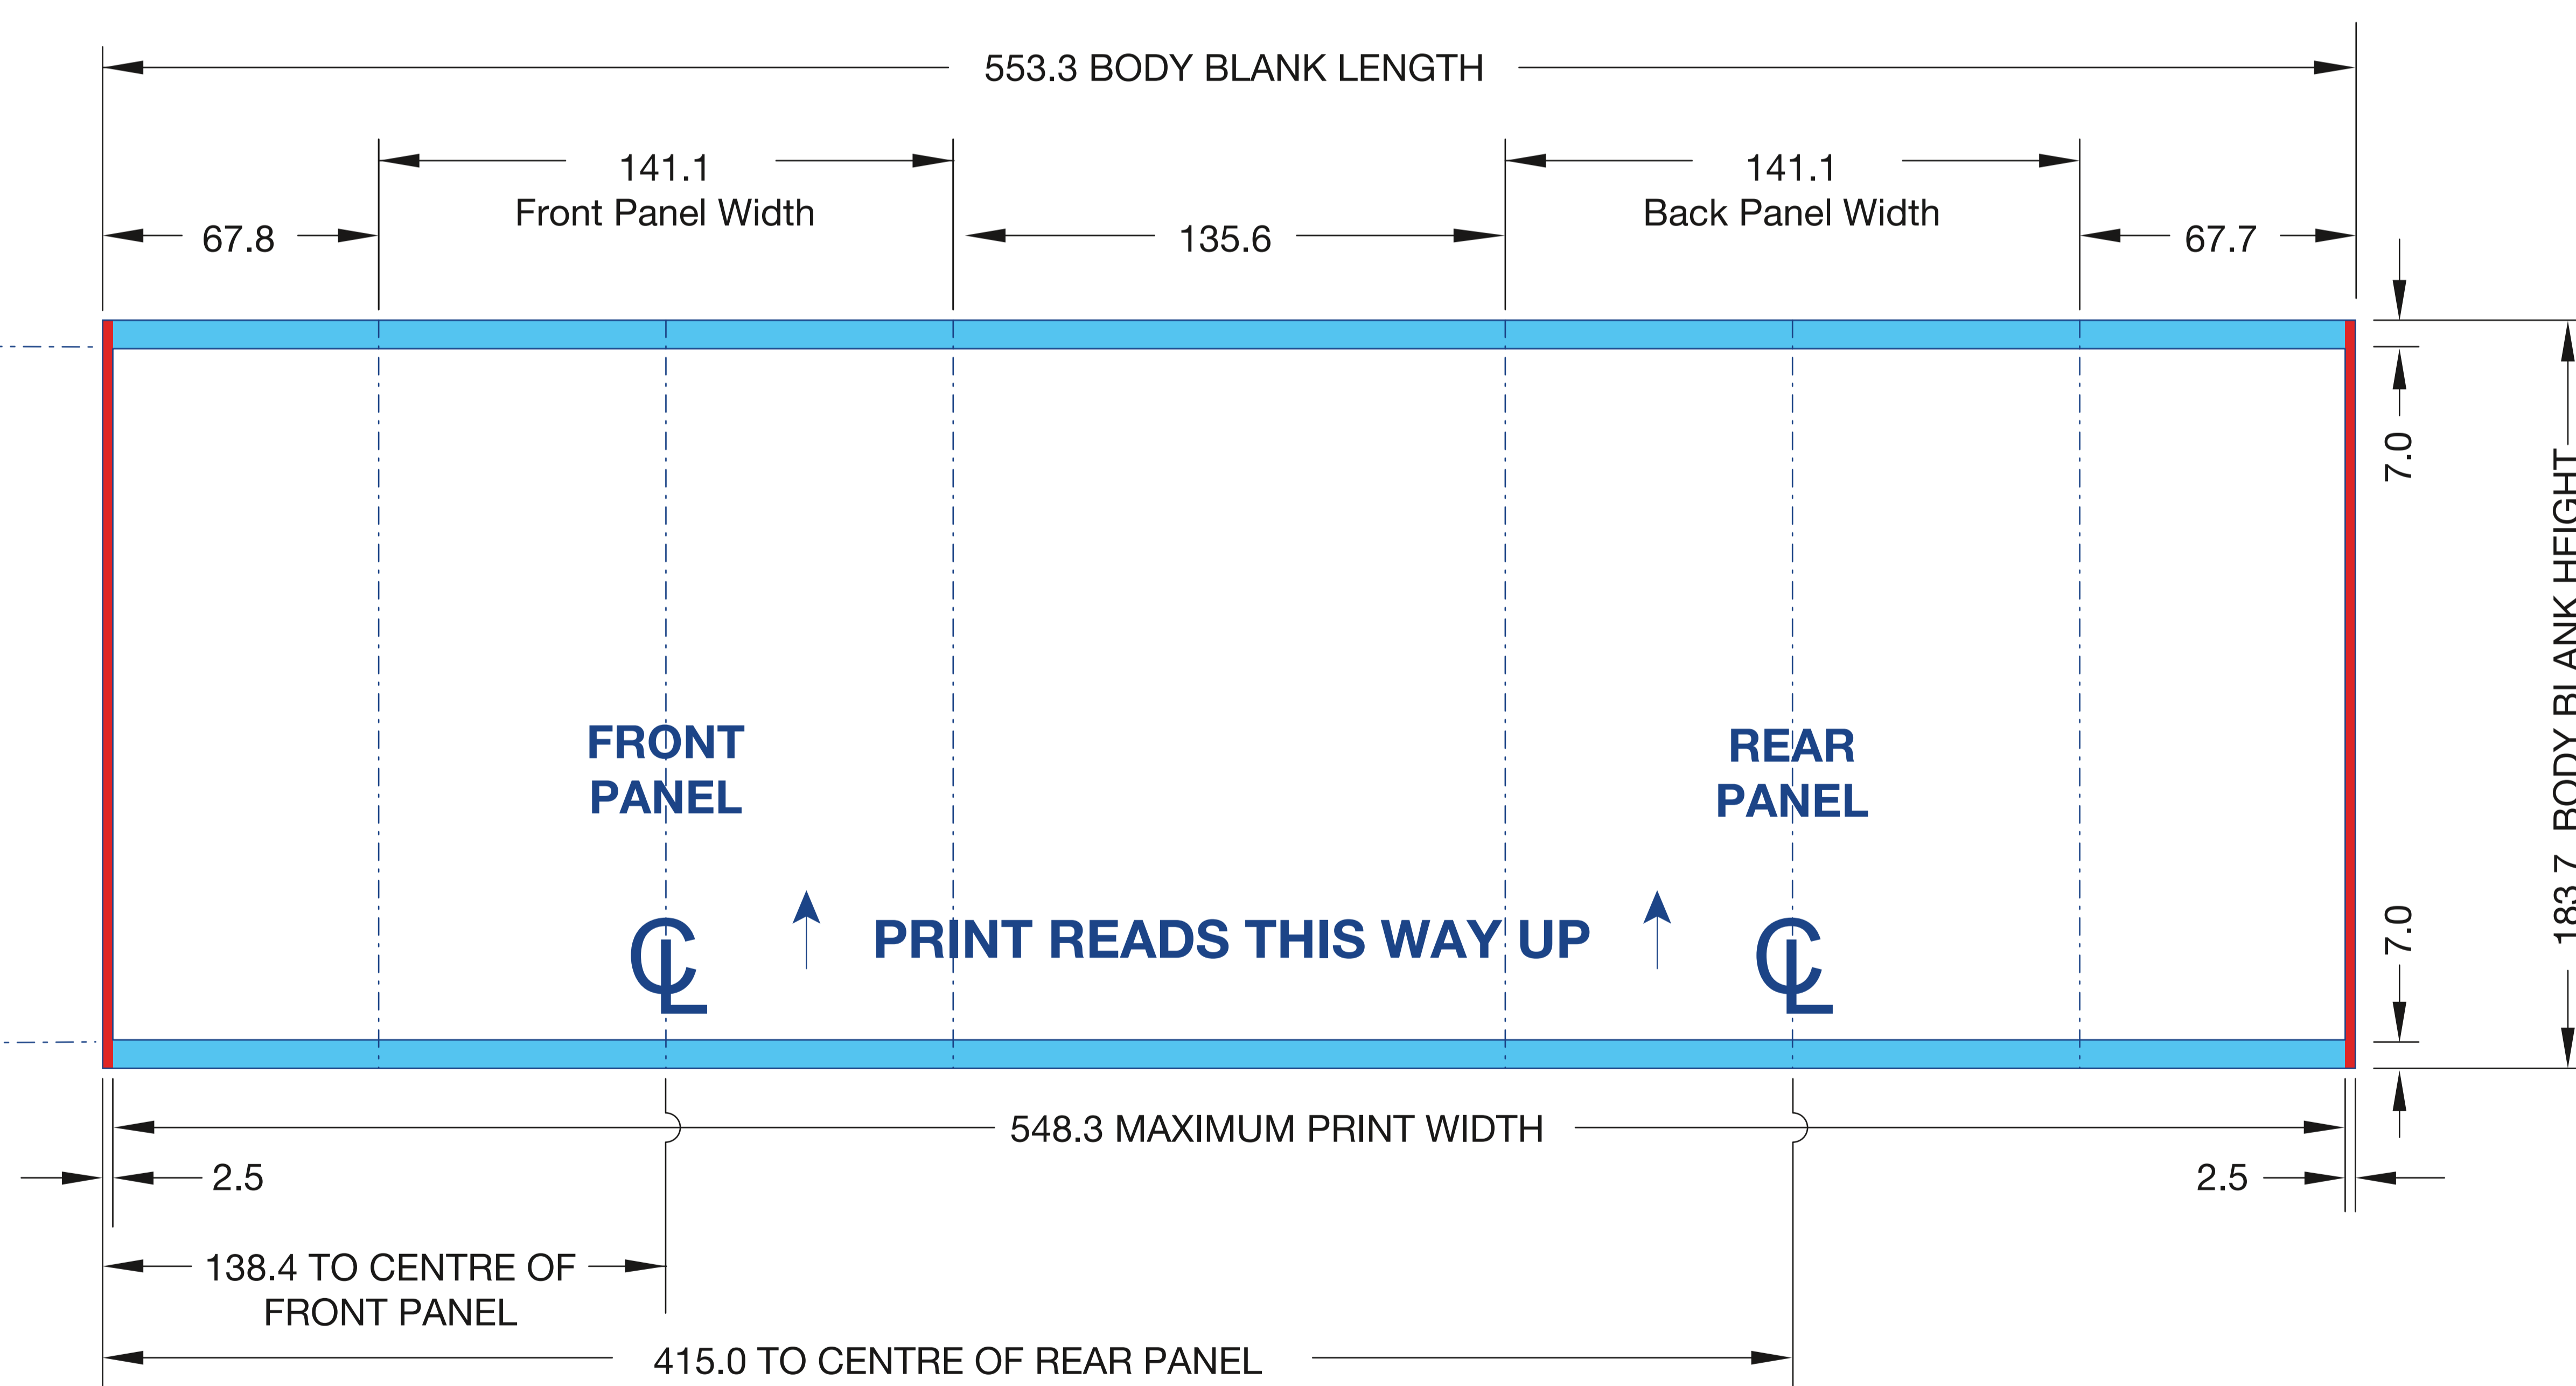

No Text (Type) Area
 No Decoration Area