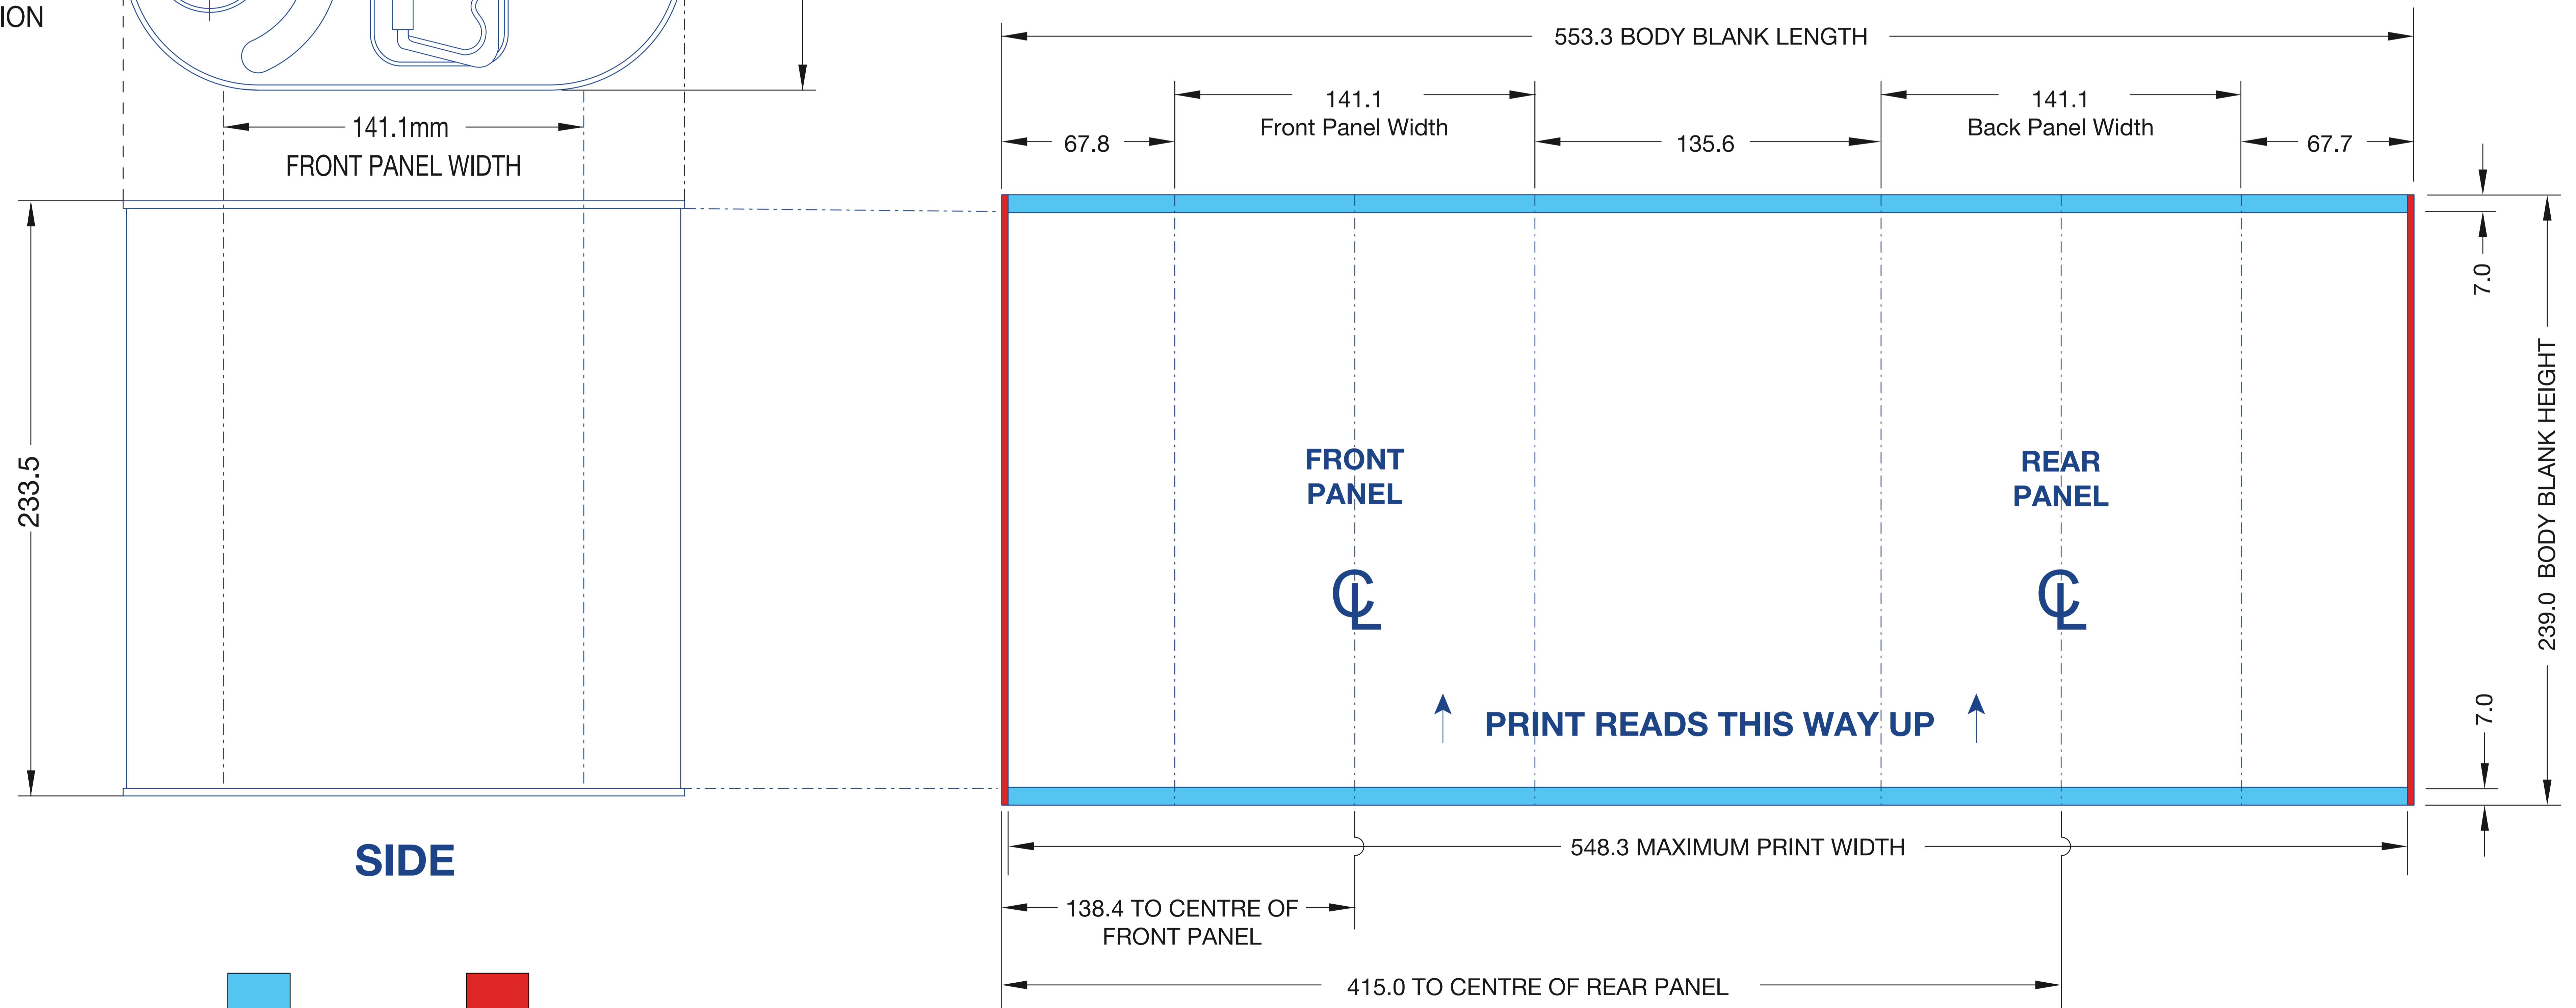

# ARTWORK TEMPLATE

4 LITRE OBROUND CAN  
220(L) x 105(W) x 233.5(H)

STANDARD No: GB-220-105-233c-1

AUTH BY: T.N.

DATE: 06/10/00    ISSUE: 1

**MATERIAL:** TINPLATE

**BODY BLANK:** 553.3 x 239.0

**WELD:** SUPER WIMA

**FLANGE:** DIE

MADE AT: PTN

- NOTE:  
1) ALL MEASUREMENTS IN MILLIMETRES  
2) DUE TO VARIATION IN MATERIAL AND EXPANSION, DIMENSIONS MAY VARY.

## TOP

## LAYOUT