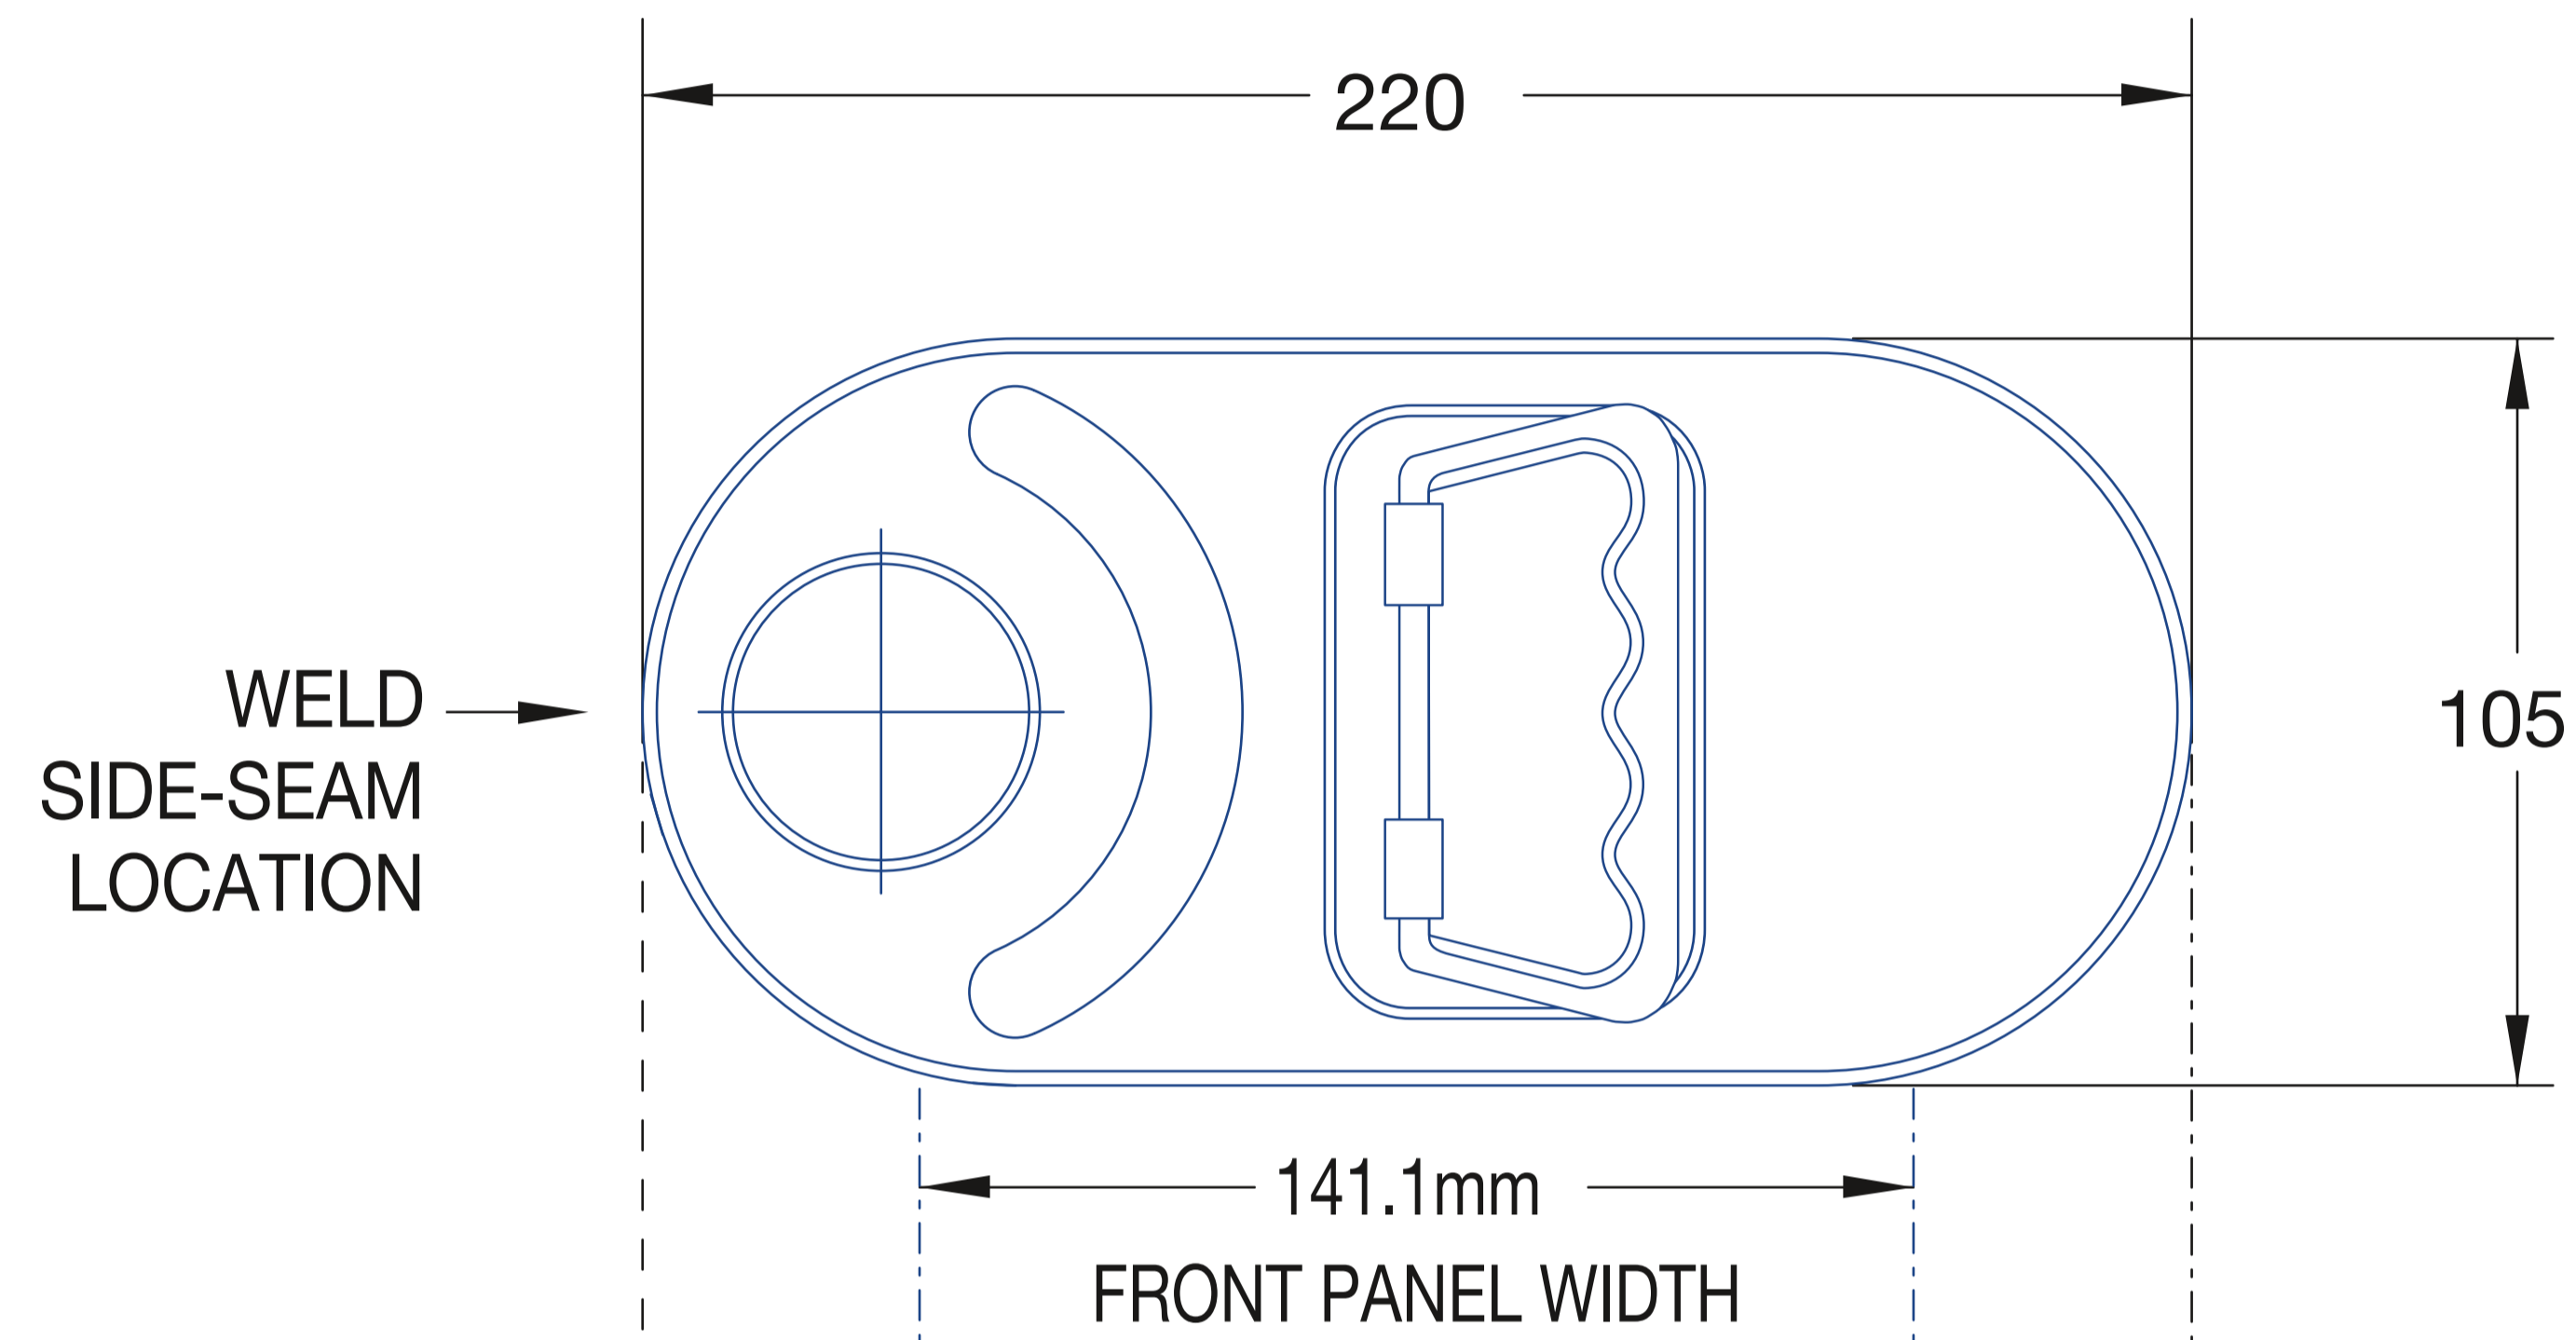

# ARTWORK TEMPLATE

4 LITRE OBROUND CAN  
220(L) x 105(W) x 233.5(H)

STANDARD No: GB-220-105-233c-1

AUTH BY: T.N.

DATE: 06/10/00    ISSUE: 1

**MATERIAL:** TINPLATE

**BODY BLANK:** 553.3 x 239.0

**WELD:** SUPER WIMA

**FLANGE:** DIE

MADE AT: PTN

- NOTE:  
1) ALL MEASUREMENTS IN MILLIMETRES  
2) DUE TO VARIATION IN MATERIAL AND EXPANSION, DIMENSIONS MAY VARY.

## LAYOUT