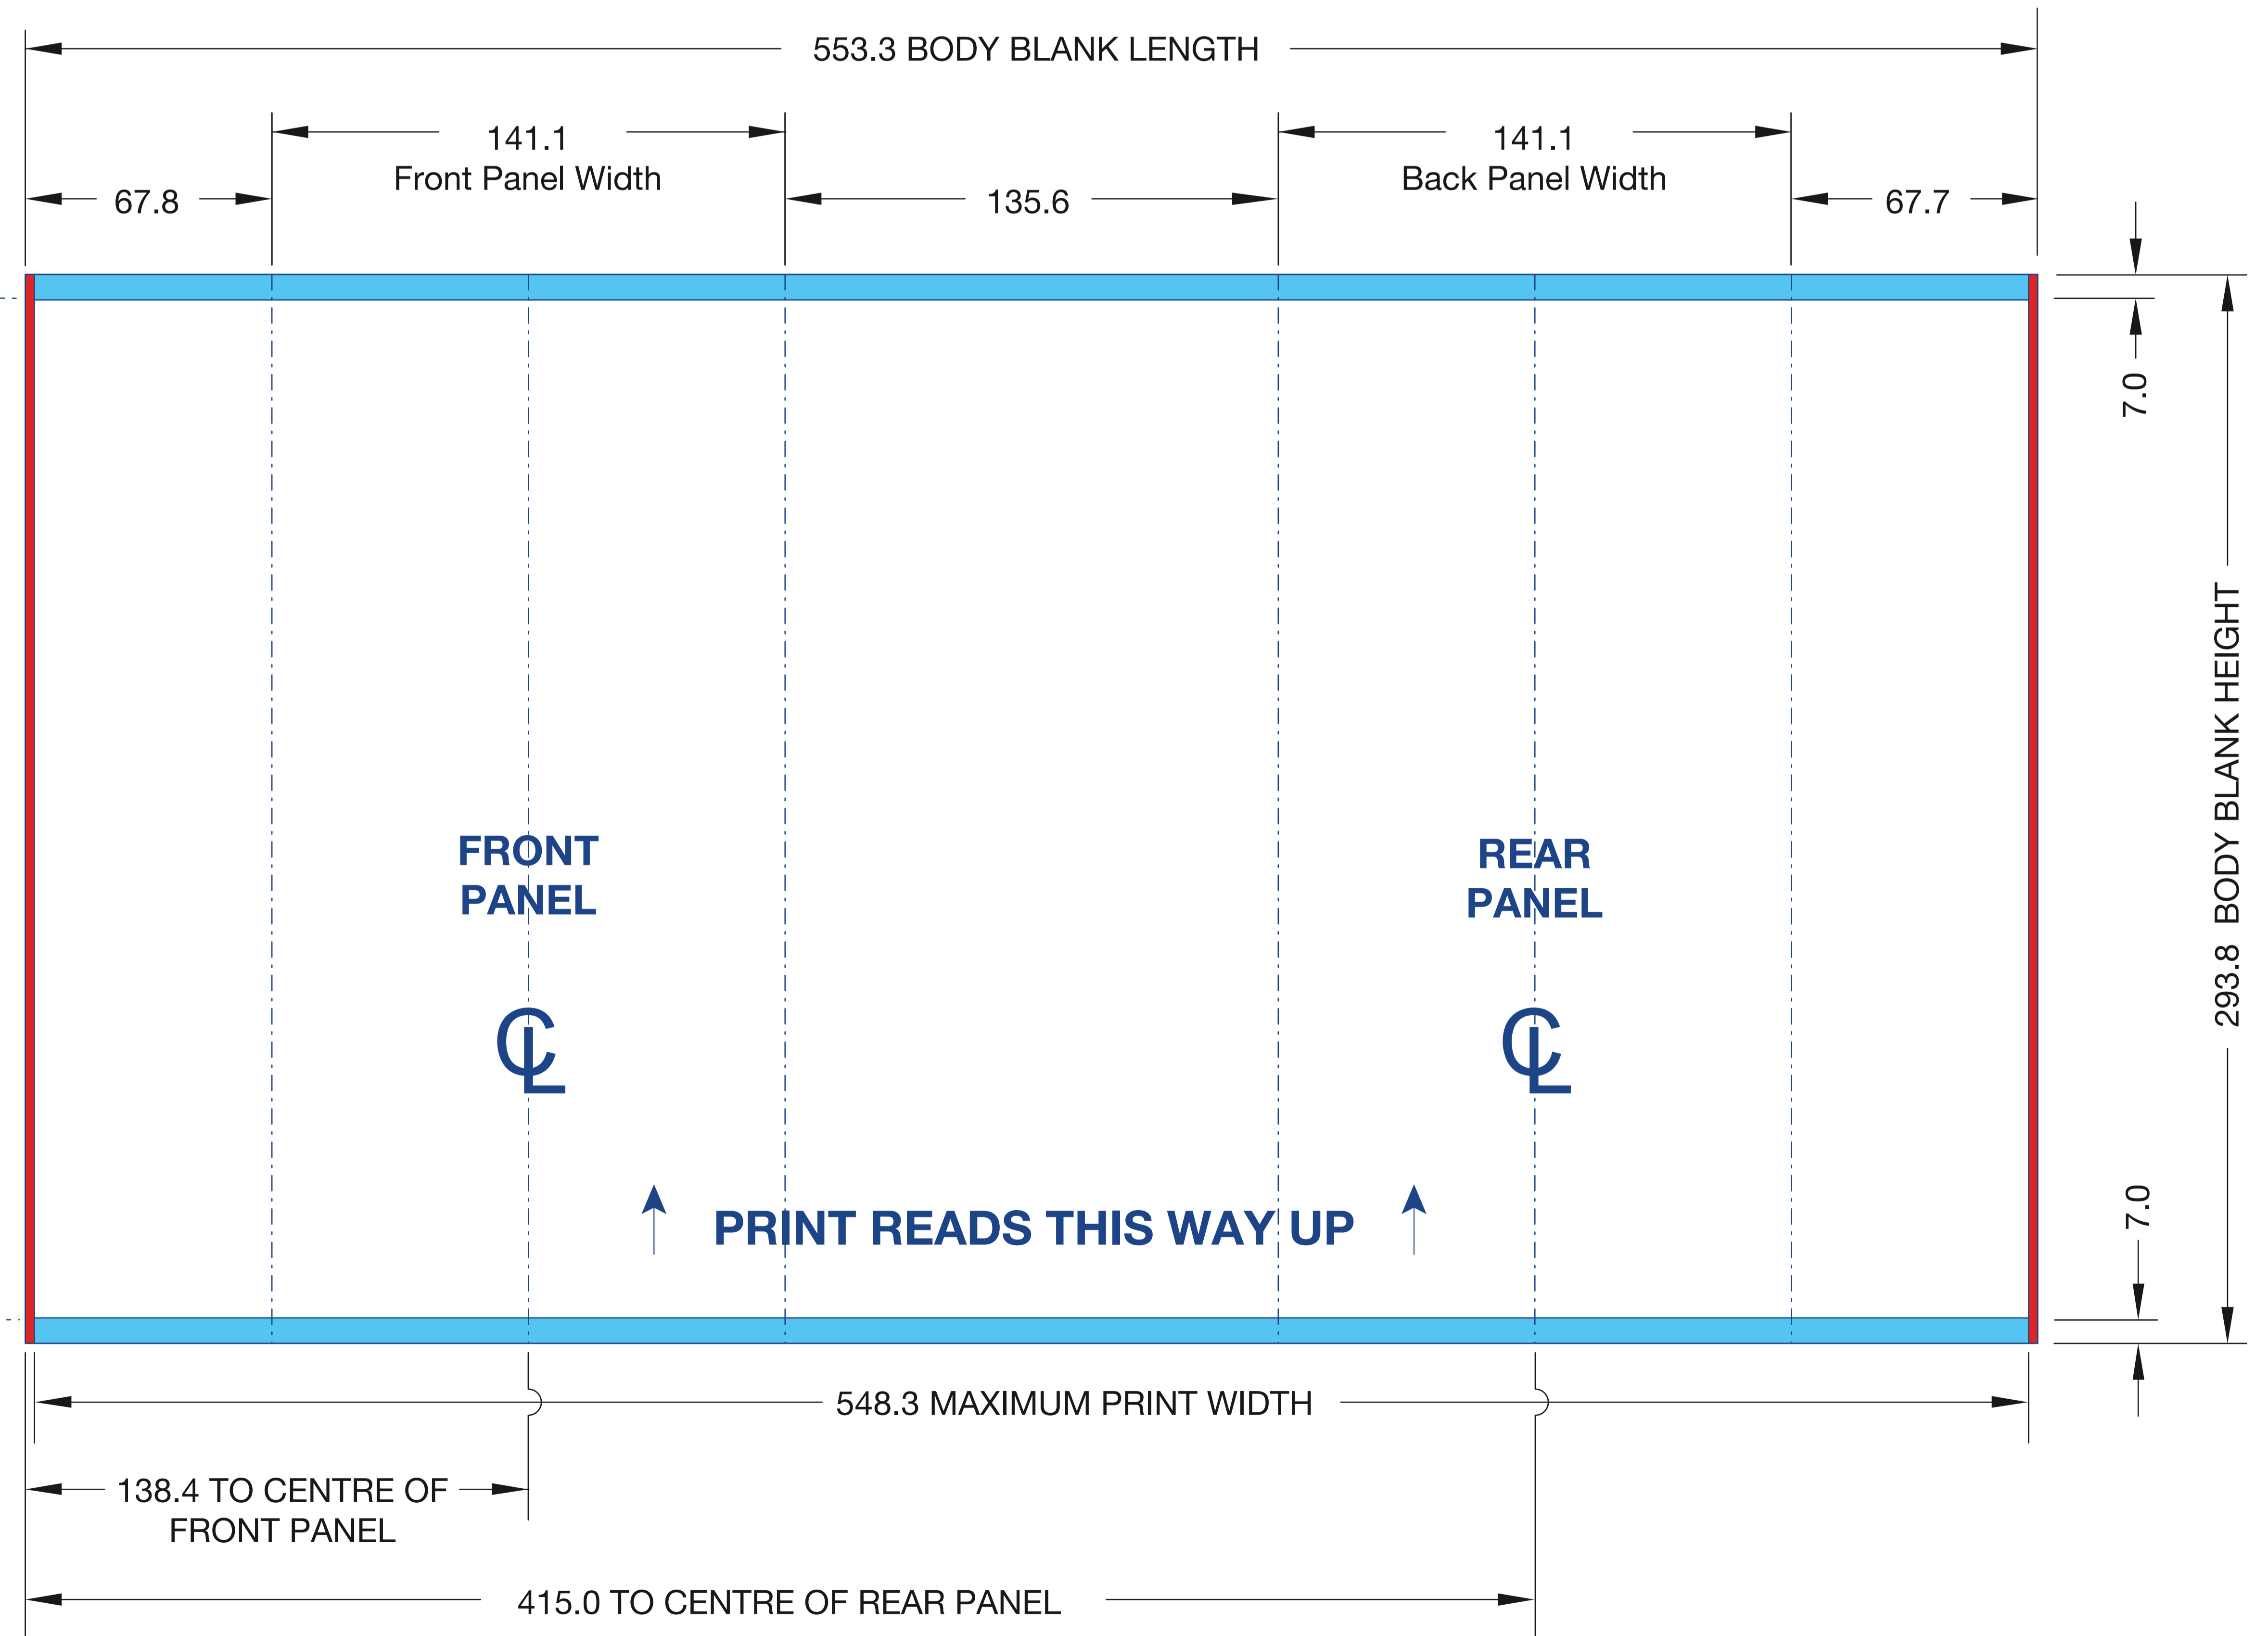

DATE:	REVISIONS:

ARTWORK TEMPLATE			
5 LITRE OBROUND CAN			
220(L) x 105(W) x 288.5(H)			
MATERIAL: TINPLATE	BODY BLANK: 553.3 x 293.8	WELD: SUPER WIMA	FLANGE: DIE

STANDARD No:	GB-220-105-288c-1
AUTH BY:	CB
DATE:	1/12/04
MADE AT:	PTN

NOTE:
 1) ALL MEASUREMENTS IN MILLIMETRES
 2) DUE TO VARIATION IN MATERIAL AND EXPANSION, DIMENSIONS MAY VARY.

TOP

LAYOUT

SIDE

 No Text (Type) Area

 No Decoration Area