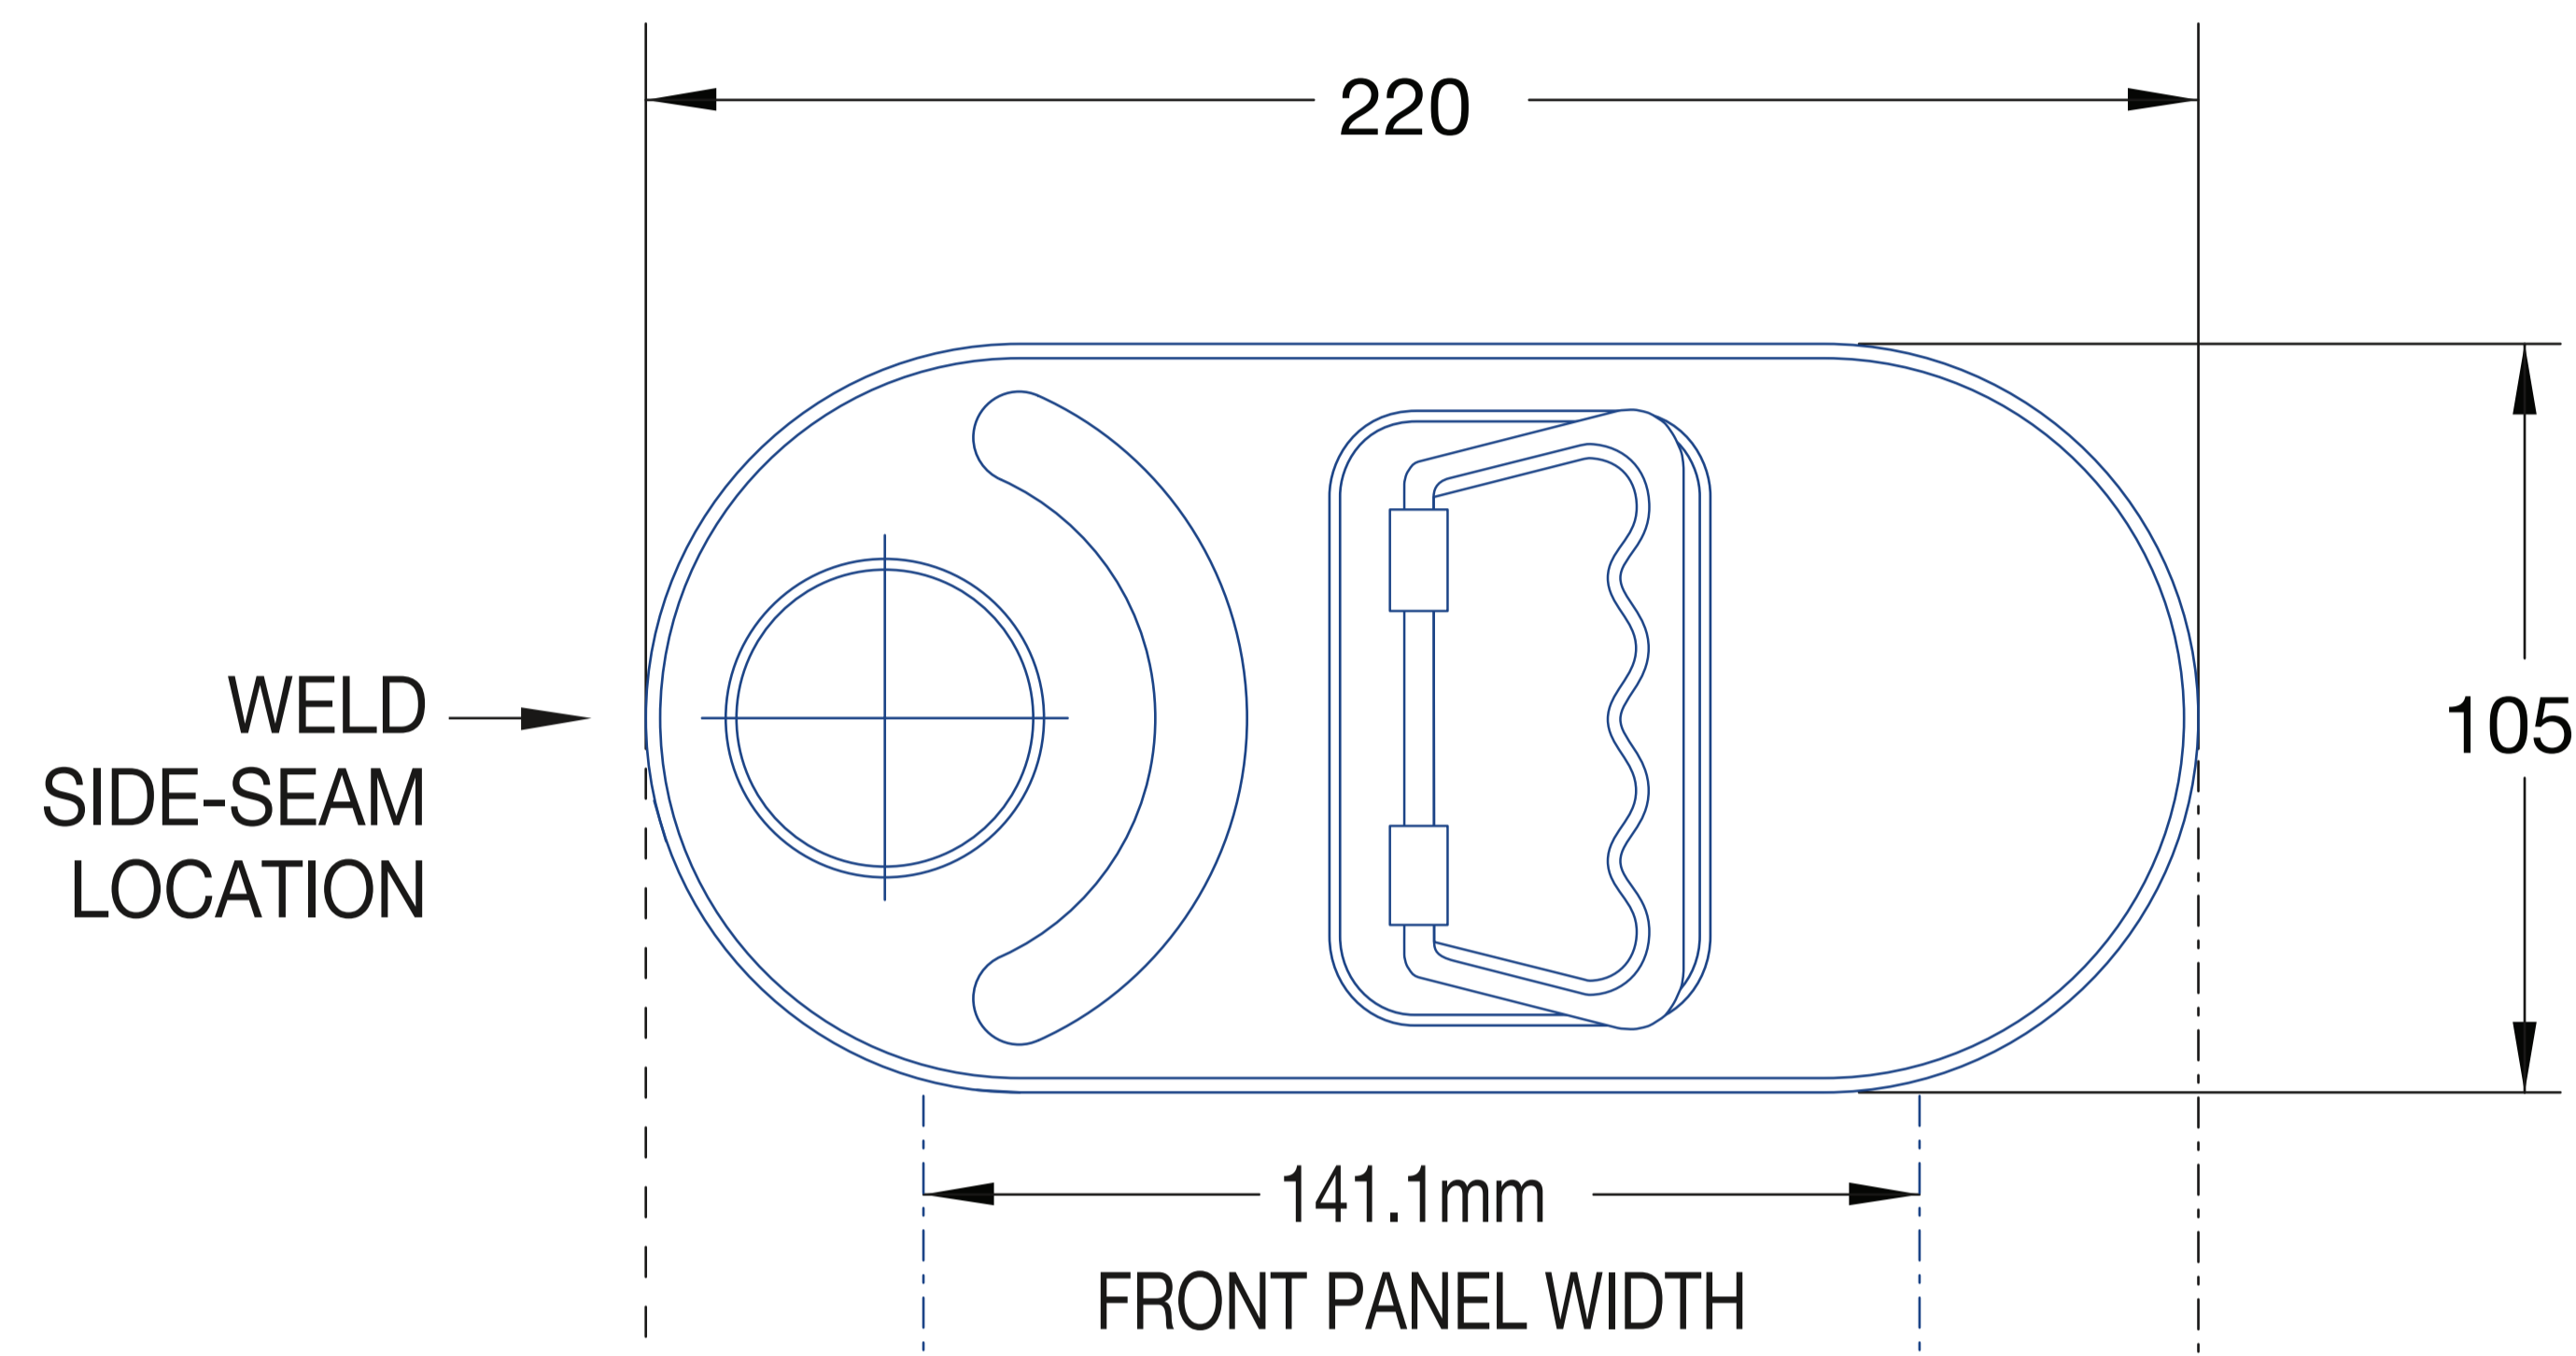

DATE:	REVISIONS:

ARTWORK TEMPLATE			
5 LITRE OBROUND CAN			
220(L) x 105(W) x 288.5(H)			
MATERIAL: TINPLATE	BODY BLANK: 553.3 x 293.8	WELD: SUPER WIMA	FLANGE: DIE

STANDARD No:	GB-220-105-288c-1
AUTH BY:	CB
DATE:	1/12/04
MADE AT:	PTN

NOTE:
 1) ALL MEASUREMENTS IN MILLIMETRES
 2) DUE TO VARIATION IN MATERIAL AND EXPANSION, DIMENSIONS MAY VARY.

TOP

LAYOUT

SIDE

 No Text (Type) Area

 No Decoration Area