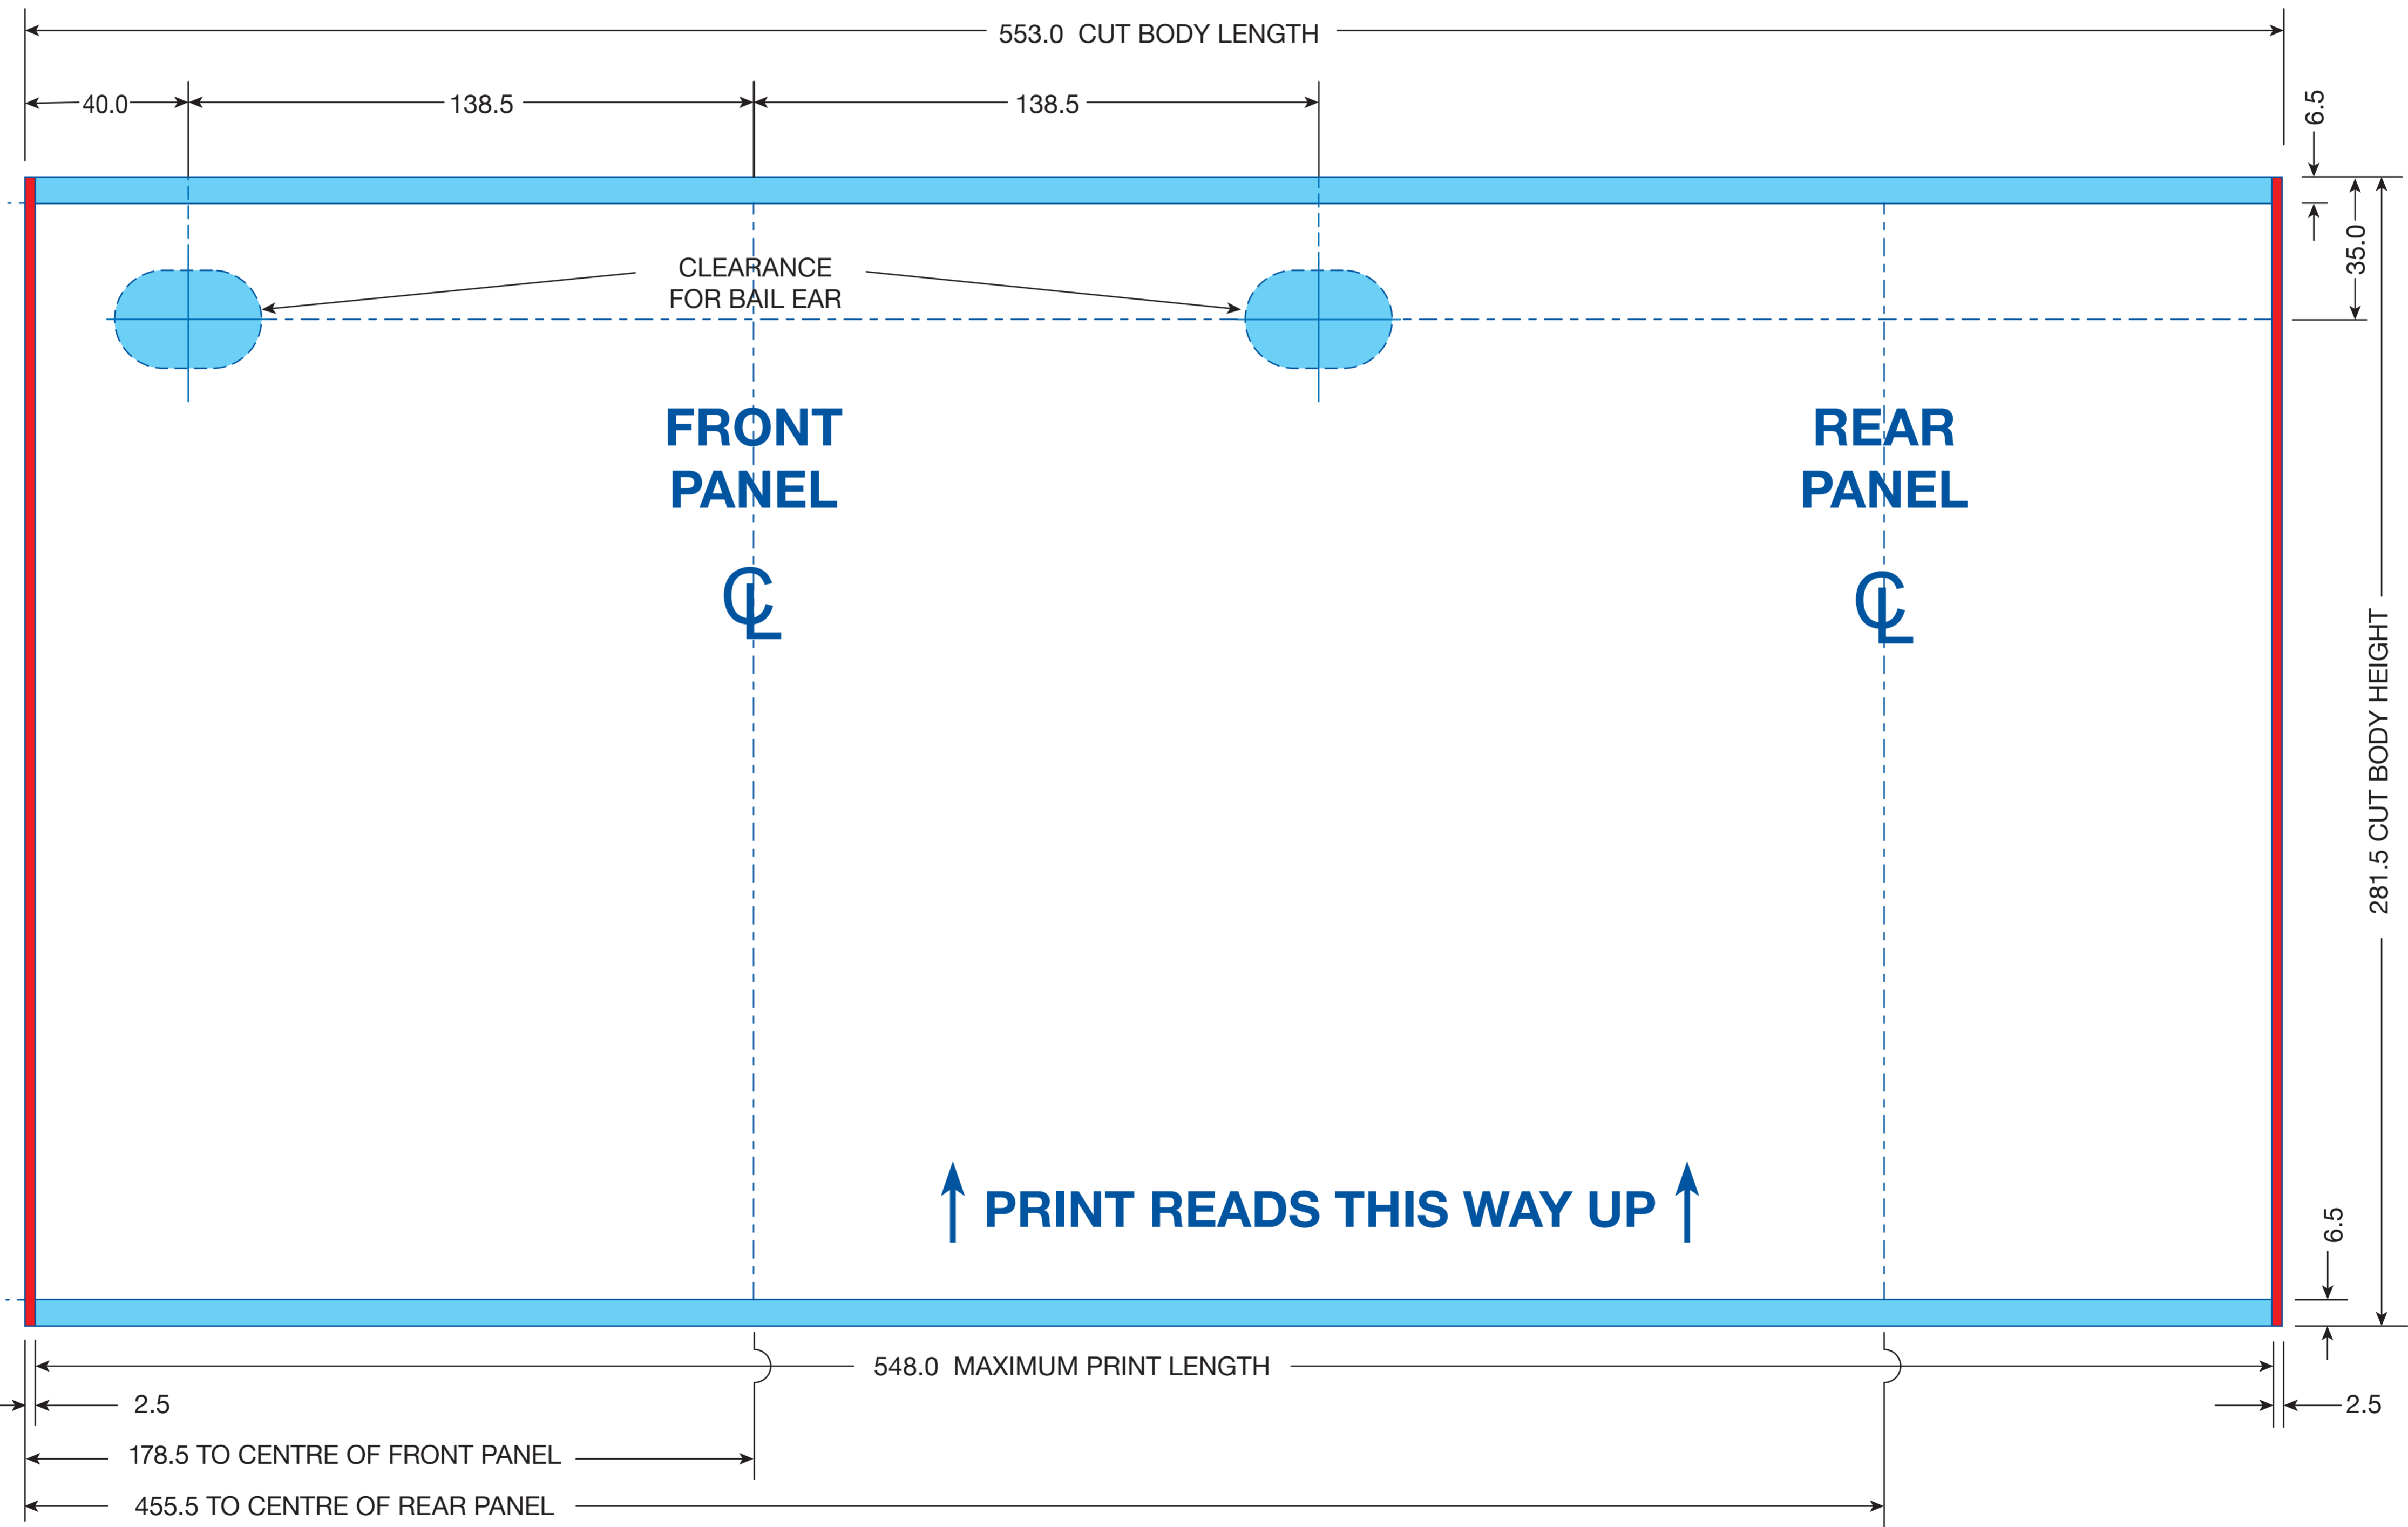

DATE:	REVISIONS:
4/2/14	Correct bail ear position to 40mm from LHS

ARTWORK TEMPLATE

6 LITRE CAN – TRIPLETITE
176(D) X 278(H)

STANDARD No: GB-176-D-278c-1

AUTH BY: K.W.

DATE: 4/02/14

MADE AT: PTN, ROK

MATERIAL: TINPLATE

BODY BLANK: 553.0 X 281.5

WELD: WIMA

FLANGE: DIE

NOTE:
1) ALL MEASUREMENTS IN MILLIMETRES
2) DUE TO VARIATION IN MATERIAL AND EXPANSION, DIMENSIONS MAY VARY.

PROFILE

LAYOUT

No Text (Type) Area
 No Decoration Area

NOTE: Bail ear position can vary ± 6.0 mm around the circumference of the can. Do not line graphic elements up to bail ears.