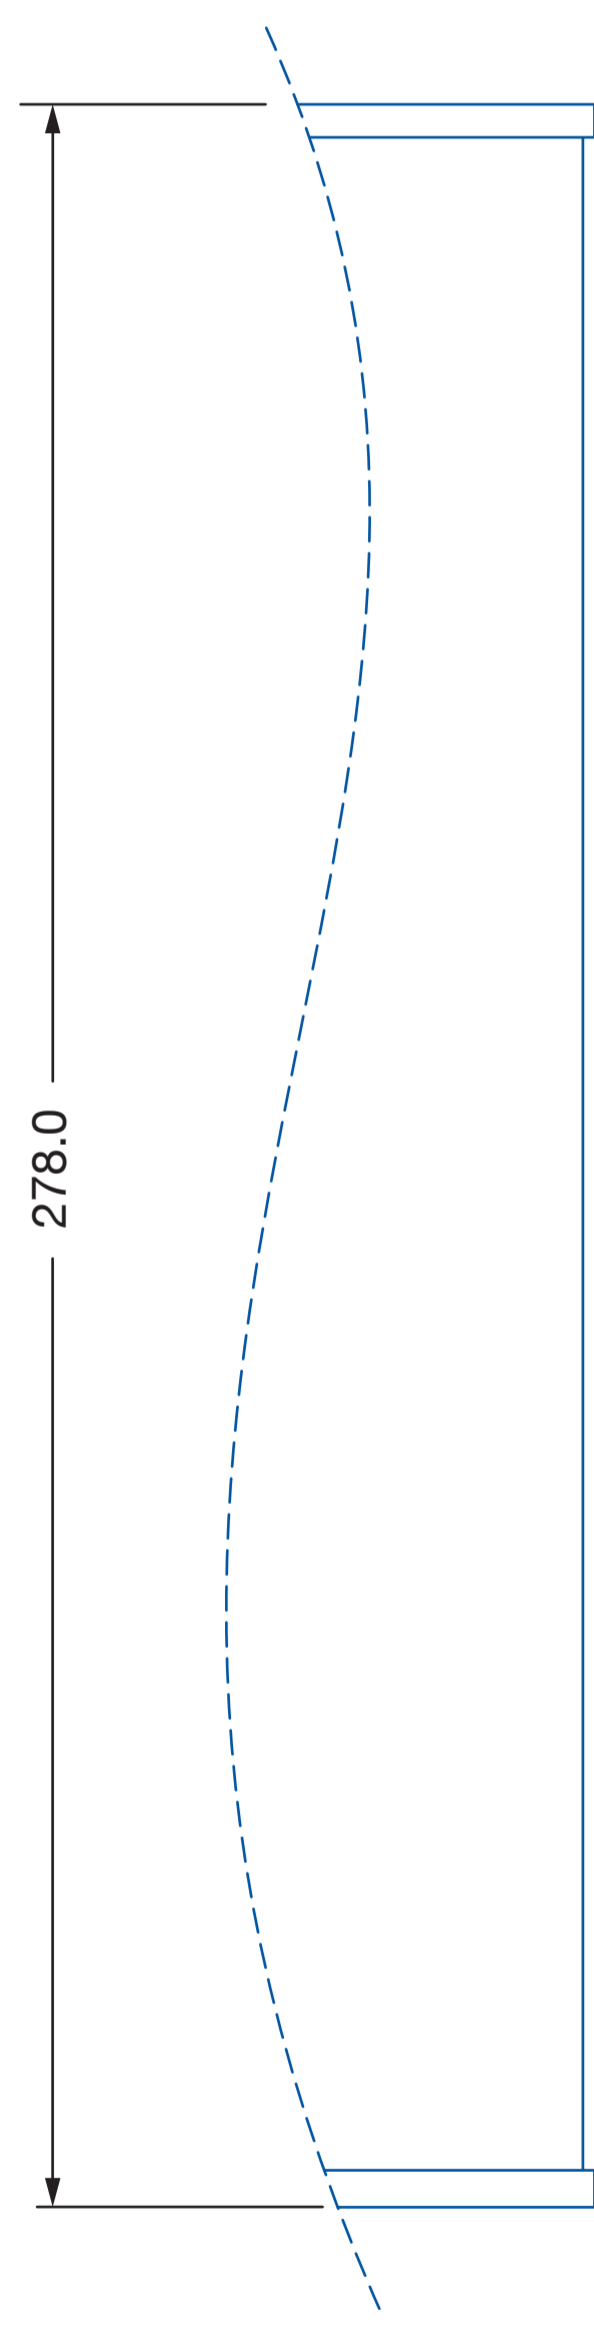

DATE:	REVISIONS:
4/2/14	Correct bail ear position to 40mm from LHS

ARTWORK TEMPLATE

6 LITRE CAN – TRIPLETITE
176(D) X 278(H)

STANDARD No: GB-176-D-278c-1

AUTH BY: K.W.

DATE: 4/02/14

MADE AT: PTN, ROK

MATERIAL: TINPLATE

BODY BLANK: 553.0 X 281.5

WELD: WIMA

FLANGE: DIE

NOTE:
1) ALL MEASUREMENTS IN MILLIMETRES
2) DUE TO VARIATION IN MATERIAL AND EXPANSION, DIMENSIONS MAY VARY.

PROFILE

LAYOUT

No Text (Type) Area
 No Decoration Area

NOTE: Bail ear position can vary ± 6.0 mm around the circumference of the can. Do not line graphic elements up to bail ears.